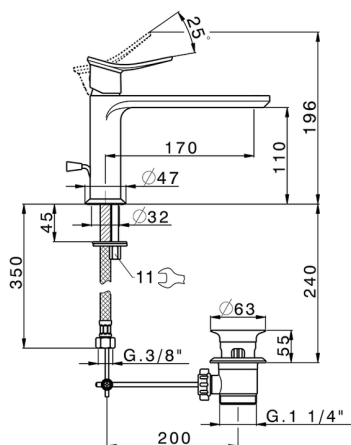

Single lever washbasin mixer HARLOCK_HC001514

MODEL **HC001514**

Single lever washbasin mixer, with 1"1/4 automatic pop-up waste, G.3/8" stainless steel flexible hose

AVAILABLE FINISHINGS

-  **21** 21 Chrome
-  **2P** 2P Rose Gold
-  **2Q** 2Q Black Titanium
-  **40** 40 Matt Black
-  **4Q** 4Q Matt White
-  **6T** 6T Chrome/Matt Black

CHARACTERISTICS

Cartridge Spare Parts **ZZ96550000**

25 mm Cartridge

2025-01-15