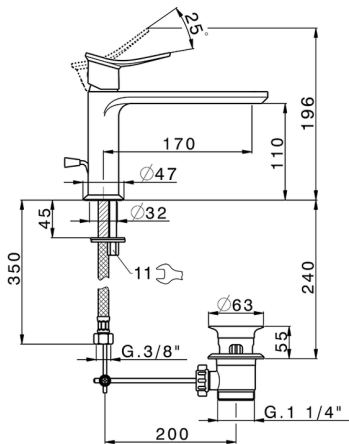

## Single lever washbasin mixer HARLOCK\_HC001514

MODEL **HC001514**

Single lever washbasin mixer, with 1"1/4 automatic pop-up waste, G.3/8" stainless steel flexible hose

### CHARACTERISTICS

Cartridge Spare Parts **ZZ96550000**

**25 mm Cartridge**

2025-01-15