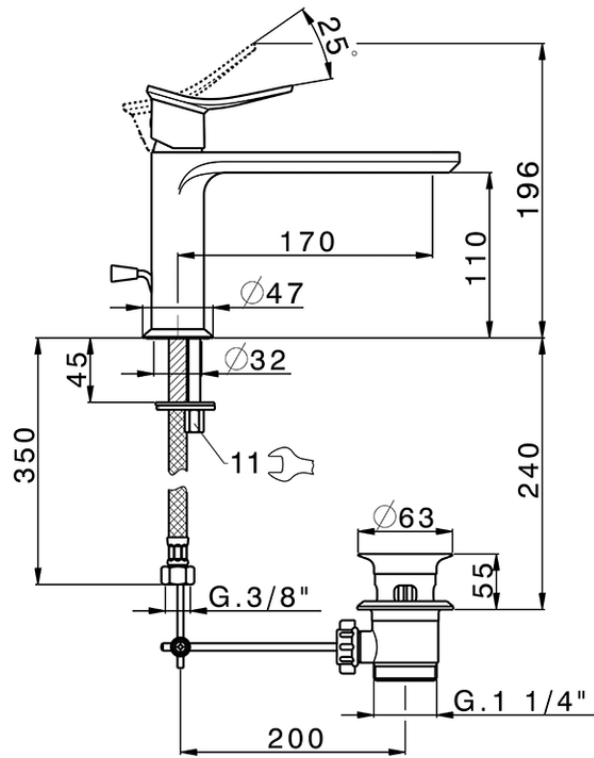

Single lever washbasin mixer HARLOCK_HC001514

HC001514

<https://en.huberitalia.com/single-lever-washbasin-mixer-harlock-hc001514>

2025-01-15