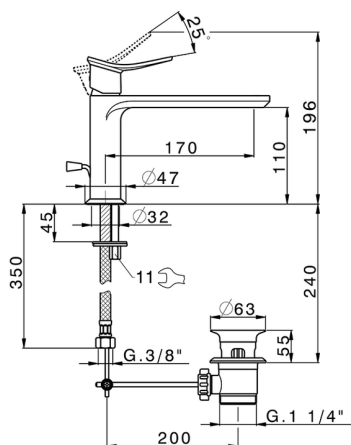

Single lever washbasin mixer HARLOCK_HC001514

MODEL **HC001514**

Single lever washbasin mixer, with 1"1/4 automatic pop-up waste, G.3/8" stainless steel flexible hose

AVAILABLE FINISHINGS

-  **21** 21 Chrome
-  **2P** 2P Rose Gold
-  **2Q** 2Q Black Titanium
-  **40** 40 Matt Black
-  **4Q** 4Q Matt White
-  **6T** 6T Chrome/Matt Black

CHARACTERISTICS

Cartridge Spare Parts **ZZ96550000**

25 mm Cartridge

2024-12-04