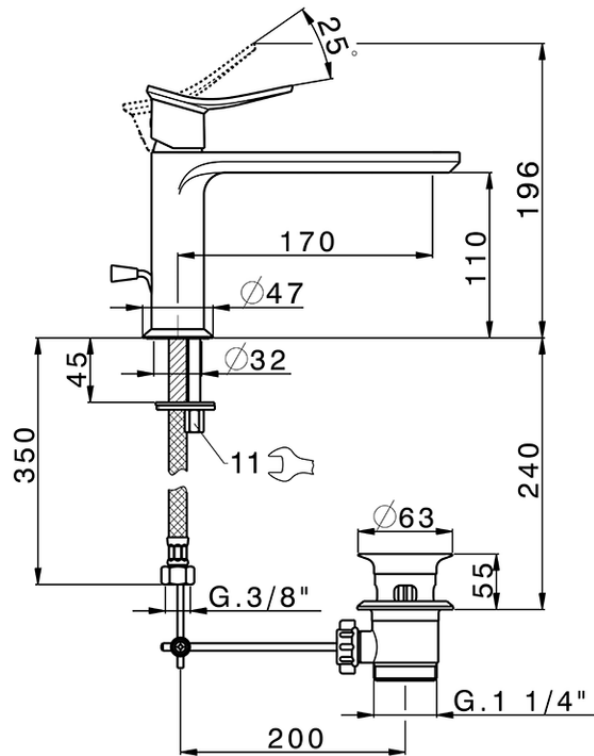

Single lever washbasin mixer HARLOCK_HC001514

HC001514

<https://en.huberitalia.com/single-lever-washbasin-mixer-harlock-hc001514>

2025-01-15