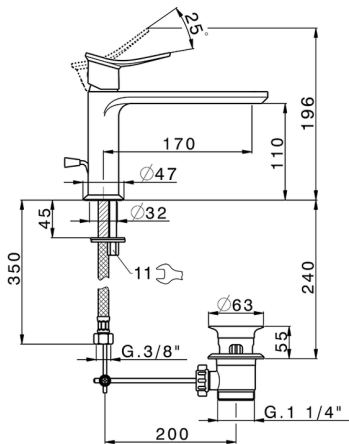

Single lever washbasin mixer HARLOCK_HC001514

MODEL **HC001514**

Single lever washbasin mixer, with 1"1/4 automatic pop-up waste, G.3/8" stainless steel flexible hose

AVAILABLE FINISHINGS

-  **21** 21 Chrome
-  **2P** 2P Rose Gold
-  **2Q** 2Q Black Titanium
-  **40** 40 Matt Black
-  **4Q** 4Q Matt White
-  **6T** 6T Chrome/Matt Black

CHARACTERISTICS

Cartridge Spare Parts **ZZ96550000**

25 mm Cartridge

2025-01-15