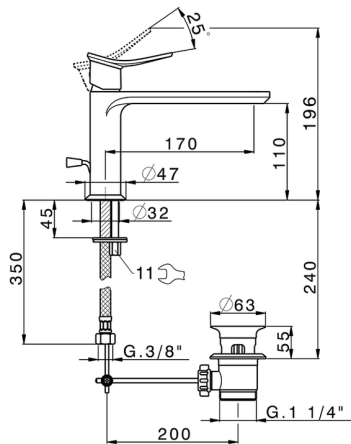

Single lever washbasin mixer HARLOCK_HC001514

MODEL **HC001514**

Single lever washbasin mixer, with 1"1/4 automatic pop-up waste, G.3/8" stainless steel flexible hose

AVAILABLE FINISHINGS

-  **21** 21 Chrome
-  **2P** 2P Rose Gold
-  **2Q** 2Q Black Titanium
-  **40** 40 Matt Black
-  **4Q** 4Q Matt White
-  **6T** 6T Chrome/Matt Black

CHARACTERISTICS

Cartridge Spare Parts **ZZ96550000**

25 mm Cartridge

2024-12-04