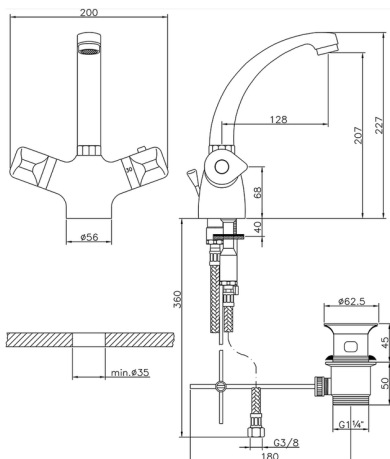

Thermostatic washbasin mixer THERMO_CLT52010

MODEL **CLT52010**

Thermostatic washbasin mixer, with 1"1/4 pop-up waste, swivel spout, G.3/8" stainless steel flexible hose

AVAILABLE FINISHINGS

CHARACTERISTICS

Cartridge Spare Parts **24.04A.PP**

8x20 Plus P Thermostatic Valve

Thermostatic

The Huber thermostatic is your personal water manager, helping you to handle, control and save water and energy.

2024-12-22