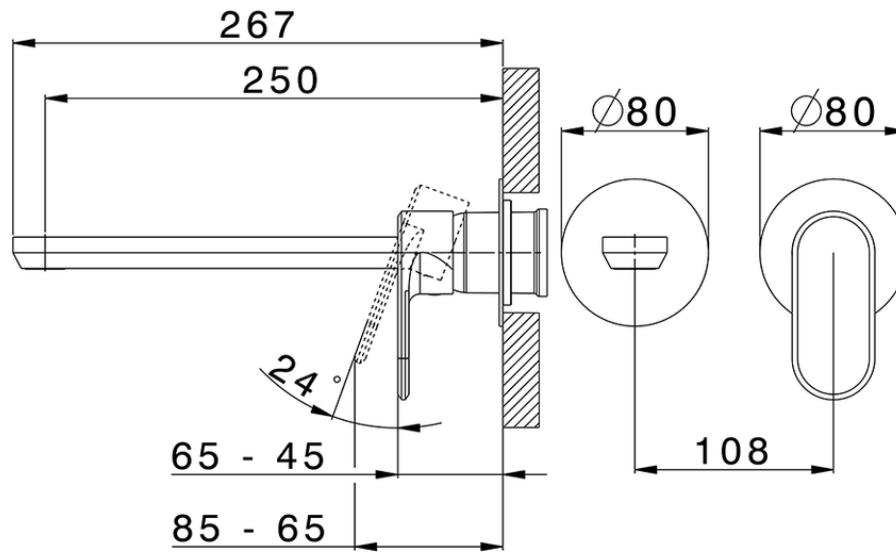

## Exposed part for single lever washbasin valve LEVITY\_LY005517

LY005517

<https://en.huberitalia.com/exposed-part-for-single-lever-washbasin-valve-levity-ly005517>

Piastra/Plate/Plaque/Platte/Placa

2-3mm: XX 56-76

10mm: XX 48-68