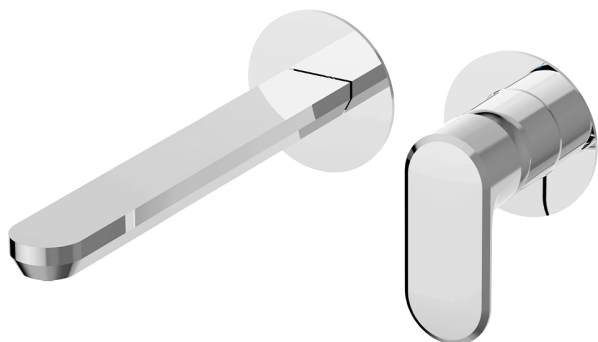

Exposed part for single lever washbasin valve LEVITY_LY005517

MODEL **LY005517**

Exposed part for single lever washbasin valve, without concealed part, spout L.250 mm, for item Easy-Box ZB002450 and art. ZB025510

Exposed part for single lever washbasin valve LEVITY_LY005517

LY005517

<https://en.huberitalia.com/exposed-part-for-single-lever-washbasin-valve-levity-ly005517>

Concealed single lever washbasin mixer Easy-Box CONCEALED_ZB002450

MODEL **ZB002450**

Concealed single lever washbasin mixer
Easy-Box, with protection guard box, without trim kit

AVAILABLE FINISHINGS

CHARACTERISTICS

Installation	Concealed
Cartridge Spare Parts	ZZ95409000
35 mm Cartridge	
Concealed	1

Piastra/Plate/Plaque/Platte/Placa

2-3mm: XX 56-76

10mm: XX 48-68

DeviaStop

The Huber Devia Stop technology allows to adjust the water flow and to direct it to the selected output point (overhead soaker, hand shower, etc).