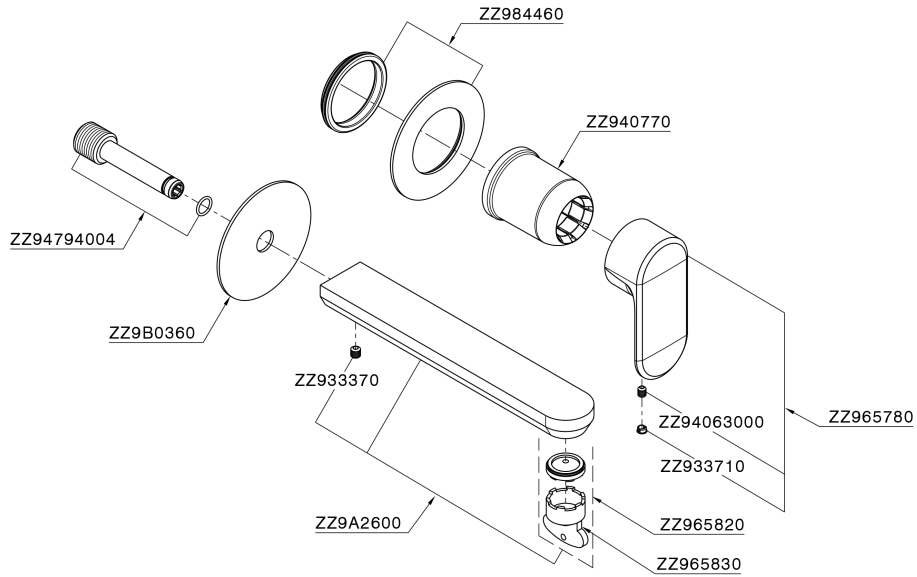

## Exposed part for single lever washbasin valve LEVITY\_LY005517

LY005517

<https://en.huberitalia.com/exposed-part-for-single-lever-washbasin-valve-levity-ly005517>

## Concealed single lever washbasin mixer Easy-Box CONCEALED\_ZB002450

ZB002450

<https://en.huberitalia.com/concealed-single-lever-washbasin-mixer-easy-box-concealed-zb002450>

2026-04-28