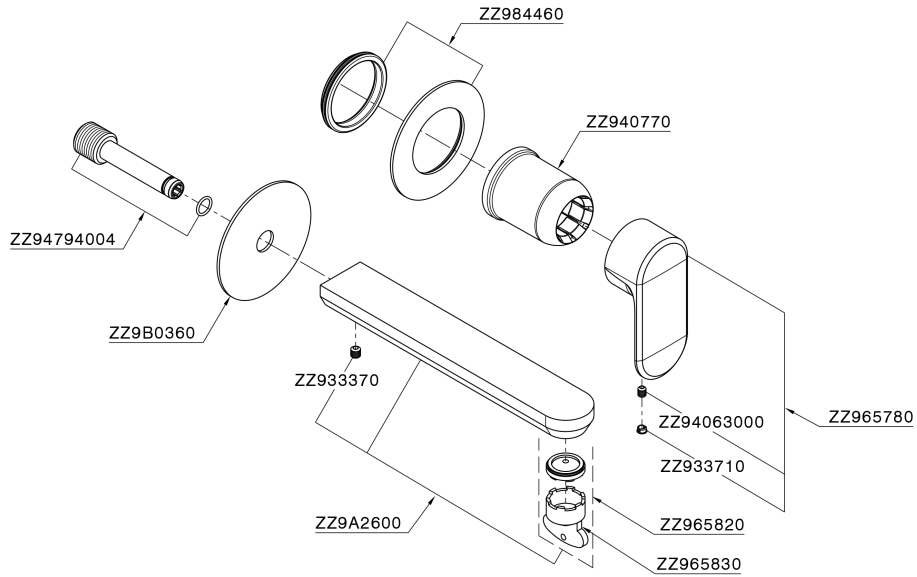

## Exposed part for single lever washbasin valve LEVITY\_LY005517

LY005517

<https://en.huberitalia.com/exposed-part-for-single-lever-washbasin-valve-levity-ly005517>

## Concealed single lever washbasin mixer Easy-Box CONCEALED\_ZB002450

ZB002450

<https://en.huberitalia.com/concealed-single-lever-washbasin-mixer-easy-box-concealed-zb002450>

2026-05-19