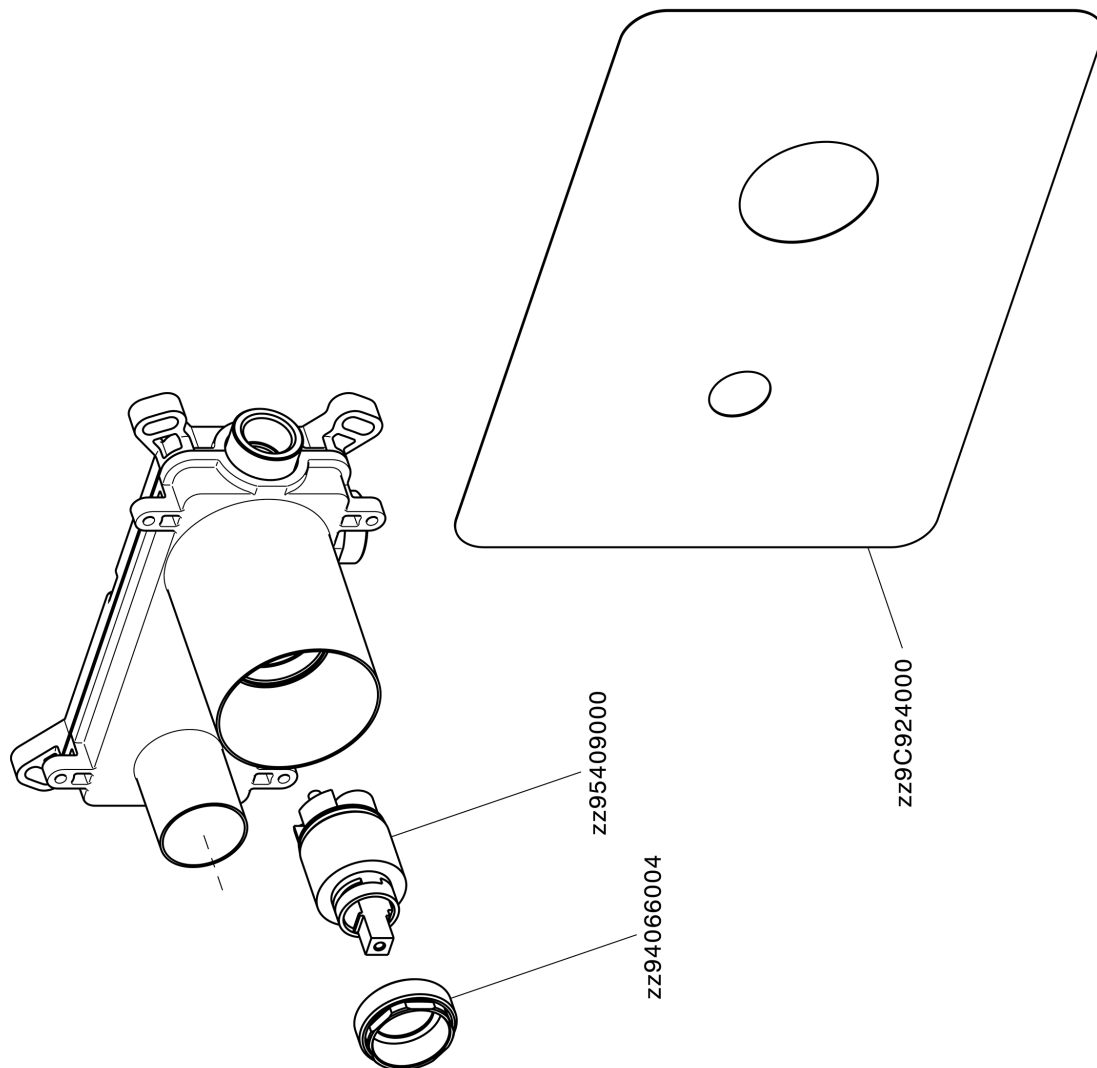

## Exposed part for single lever washbasin valve LEVITY\_LY005517

LY005517

<https://en.huberitalia.com/exposed-part-for-single-lever-washbasin-valve-levity-ly005517>

## Concealed single lever washbasin mixer Easy-Box CONCEALED\_ZB002450

ZB002450

<https://en.huberitalia.com/concealed-single-lever-washbasin-mixer-easy-box-concealed-zb002450>

2026-05-19