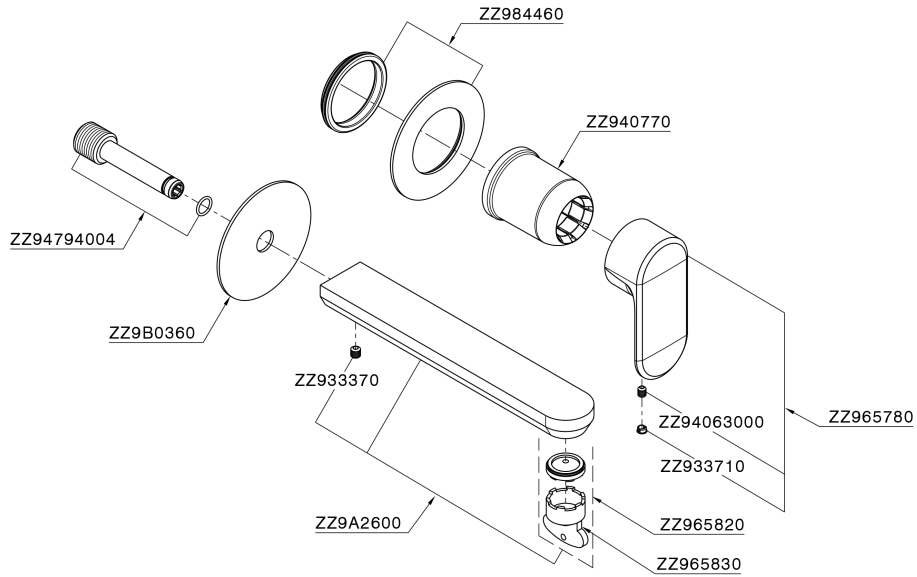

Exposed part for single lever washbasin valve LEVITY_LY005517

LY005517

<https://en.huberitalia.com/exposed-part-for-single-lever-washbasin-valve-levity-ly005517>

Concealed single lever washbasin mixer Easy-Box CONCEALED_ZB002450

ZB002450

<https://en.huberitalia.com/concealed-single-lever-washbasin-mixer-easy-box-concealed-zb002450>

2026-04-08