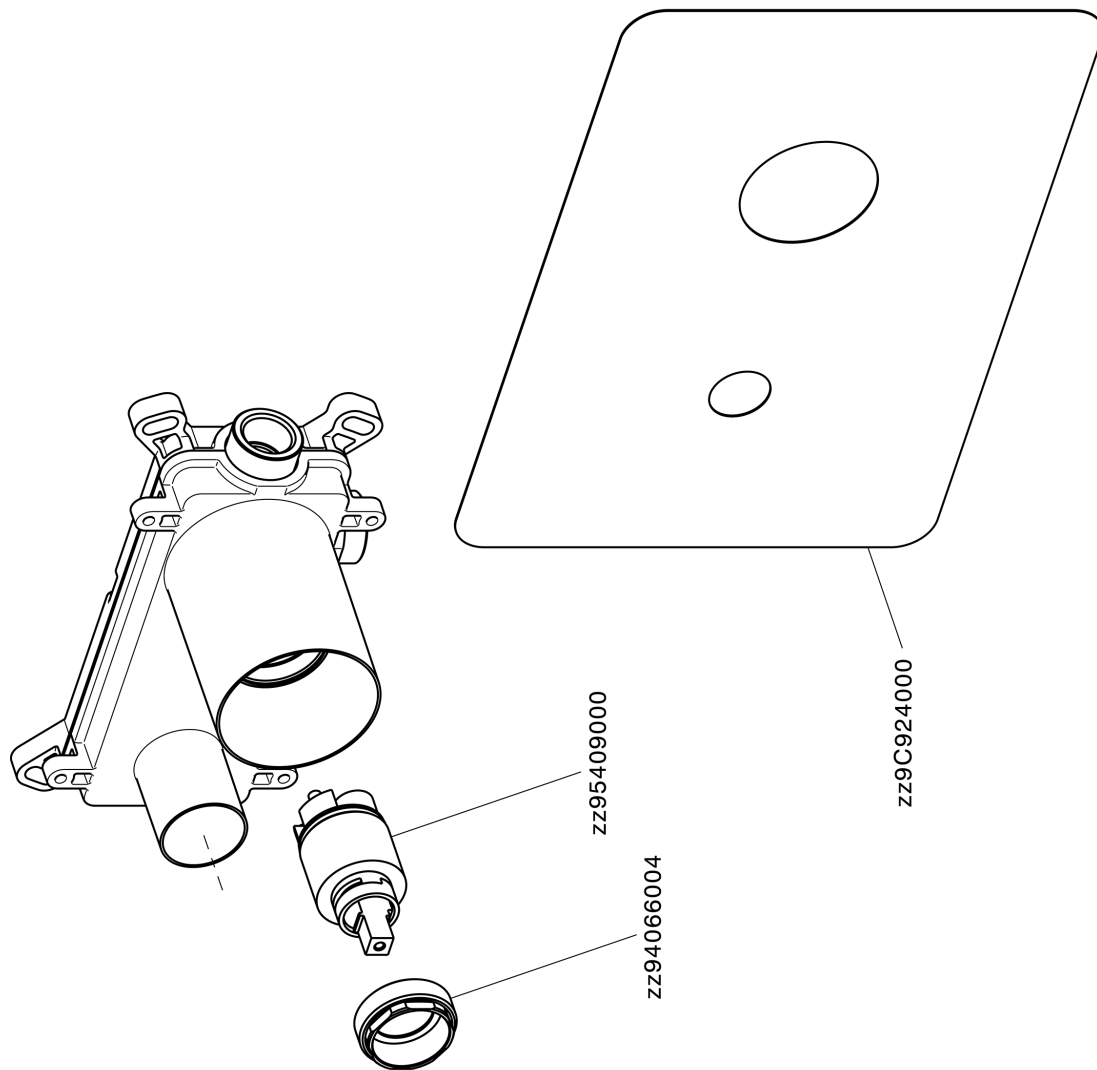

Exposed part for single lever washbasin valve LEVITY_LY005517

LY005517

<https://en.huberitalia.com/exposed-part-for-single-lever-washbasin-valve-levity-ly005517>

Concealed single lever washbasin mixer Easy-Box CONCEALED_ZB002450

ZB002450

<https://en.huberitalia.com/concealed-single-lever-washbasin-mixer-easy-box-concealed-zb002450>

2026-04-08