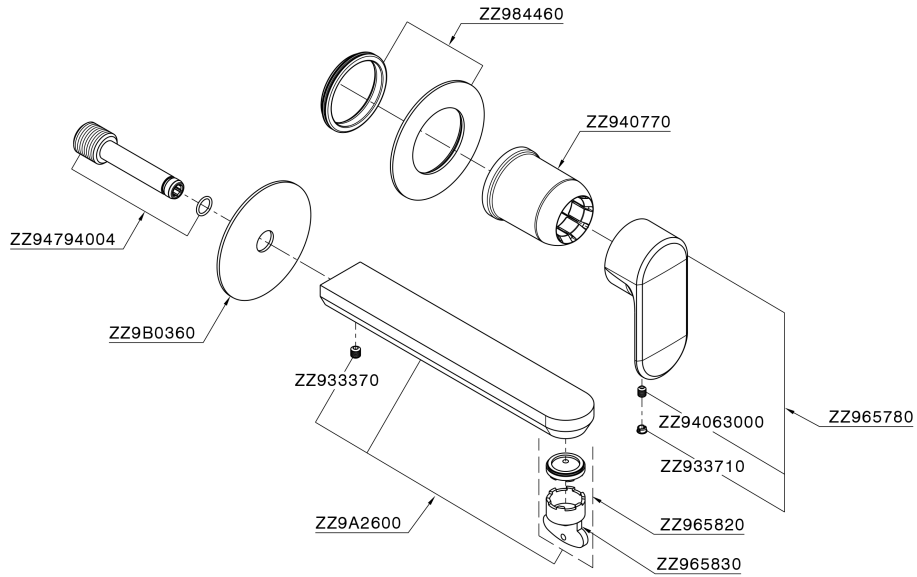

Exposed part for single lever washbasin valve LEVITY_LY005517

MODEL **LY005517**

Exposed part for single lever washbasin valve, without concealed part, spout L.250 mm, for item Easy-Box ZB002450 and art. ZB025510

Exposed part for single lever washbasin valve LEVITY_LY005517

LY005517

<https://en.huberitalia.com/exposed-part-for-single-lever-washbasin-valve-levity-ly005517>

Concealed single lever washbasin mixer Easy-Box CONCEALED_ZB002450

MODEL **ZB002450**

Concealed single lever washbasin mixer
Easy-Box, with protection guard box, without trim kit

AVAILABLE FINISHINGS

CHARACTERISTICS

Installation	Concealed
Cartridge Spare Parts	ZZ95409000
35 mm Cartridge	
Concealed	1

Piastra/Plate/Plaque/Platte/Placa

2-3mm: XX 56-76

10mm: XX 48-68

DeviaStop

The Huber Devia Stop technology allows to adjust the water flow and to direct it to the selected output point (overhead soaker, hand shower, etc).