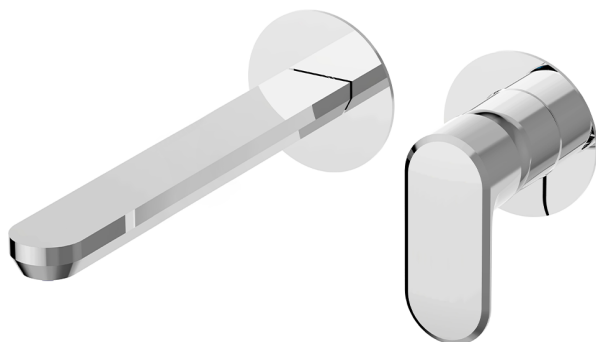

Exposed part for single lever washbasin valve LEVITY_LY005517

MODEL **LY005517**

Exposed part for single lever washbasin valve, without concealed part, spout L.250 mm, for item Easy-Box ZB002450 and art. ZB025510

Exposed part for single lever washbasin valve LEVITY_LY005517

LY005517

<https://en.huberitalia.com/exposed-part-for-single-lever-washbasin-valve-levity-ly005517>

Concealed single lever washbasin mixer Easy-Box CONCEALED_ZB002450

MODEL **ZB002450**

Concealed single lever washbasin mixer
Easy-Box, with protection guard box, without trim kit

AVAILABLE FINISHINGS

CHARACTERISTICS

Installation	Concealed
Cartridge Spare Parts	ZZ95409000
35 mm Cartridge	
Concealed	1

Piastra/Plate/Plaque/Platte/Placa

2-3mm: XX 56-76

10mm: XX 48-68

DeviaStop

The Huber Devia Stop technology allows to adjust the water flow and to direct it to the selected output point (overhead soaker, hand shower, etc).