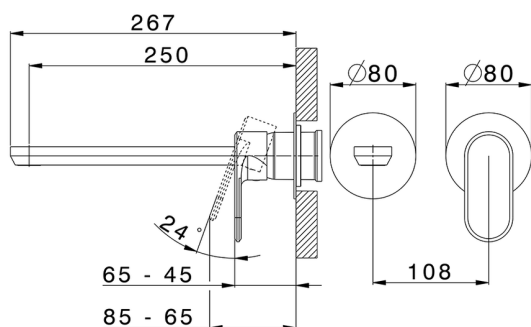

Exposed part for single lever washbasin valve LEVITY_LY005517

MODEL **LY005517**

Exposed part for single lever washbasin valve, without concealed part, spout L.250 mm, for item Easy-Box ZB002450 and art. ZB025510

Exposed part for single lever washbasin valve LEVITY_LY005517

LY005517

<https://en.huberitalia.com/exposed-part-for-single-lever-washbasin-valve-levity-ly005517>

Concealed single lever washbasin mixer Easy-Box CONCEALED_ZB002450

MODEL **ZB002450**

Concealed single lever washbasin mixer
Easy-Box, with protection guard box, without trim kit

AVAILABLE FINISHINGS

CHARACTERISTICS

Installation	Concealed
Cartridge Spare Parts	ZZ95409000
35 mm Cartridge	
Concealed	1

Piastra/Plate/Plaque/Platte/Placa

2-3mm: XX 56-76

10mm: XX 48-68

DeviaStop

The Huber Devia Stop technology allows to adjust the water flow and to direct it to the selected output point (overhead soaker, hand shower, etc).