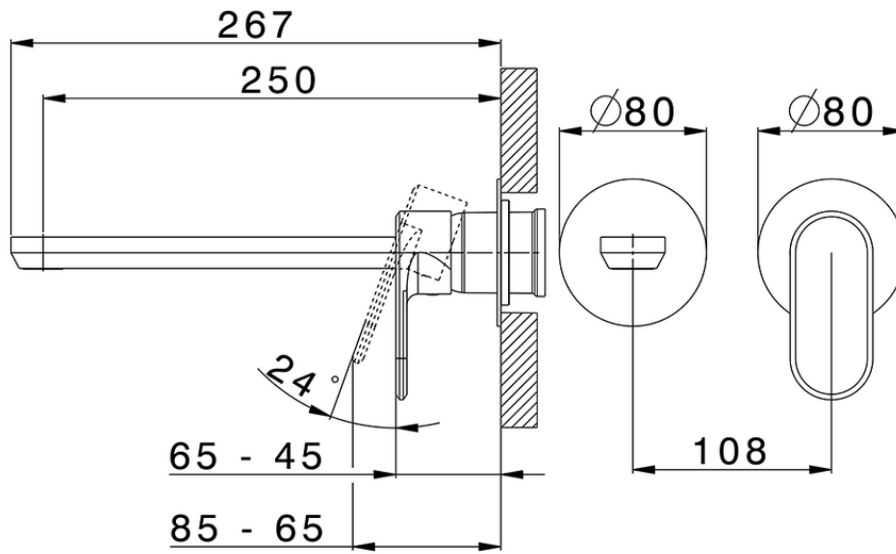

Exposed part for single lever washbasin valve LEVITY_LY005517

LY005517

<https://en.huberitalia.com/exposed-part-for-single-lever-washbasin-valve-levity-ly005517>

Piastra/Plate/Plaque/Platte/Placa

2-3mm: XX 56-76

10mm: XX 48-68