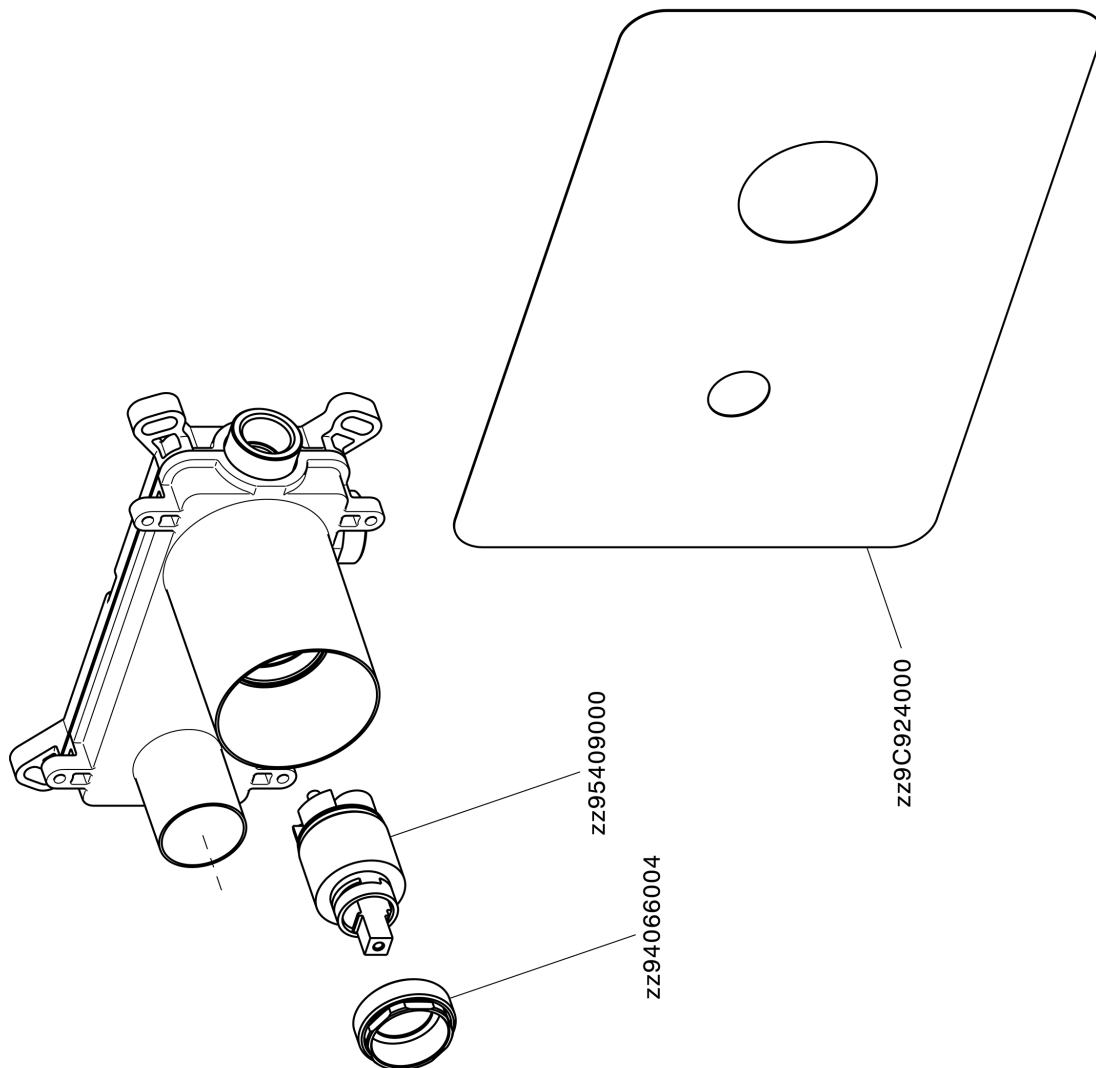

Exposed part for single lever washbasin valve LEVITY_LY005517

LY005517

<https://en.huberitalia.com/exposed-part-for-single-lever-washbasin-valve-levity-ly005517>

Concealed single lever washbasin mixer Easy-Box CONCEALED_ZB002450

ZB002450

<https://en.huberitalia.com/concealed-single-lever-washbasin-mixer-easy-box-concealed-zb002450>

2026-04-10