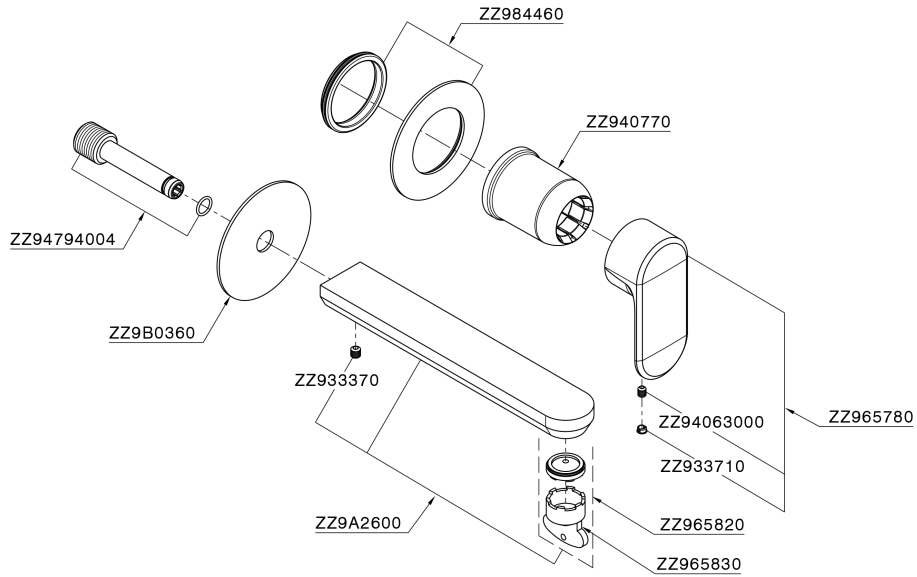

Exposed part for single lever washbasin valve LEVITY_LY005517

LY005517

<https://en.huberitalia.com/exposed-part-for-single-lever-washbasin-valve-levity-ly005517>

Concealed single lever washbasin mixer Easy-Box CONCEALED_ZB002450

ZB002450

<https://en.huberitalia.com/concealed-single-lever-washbasin-mixer-easy-box-concealed-zb002450>

2026-04-10