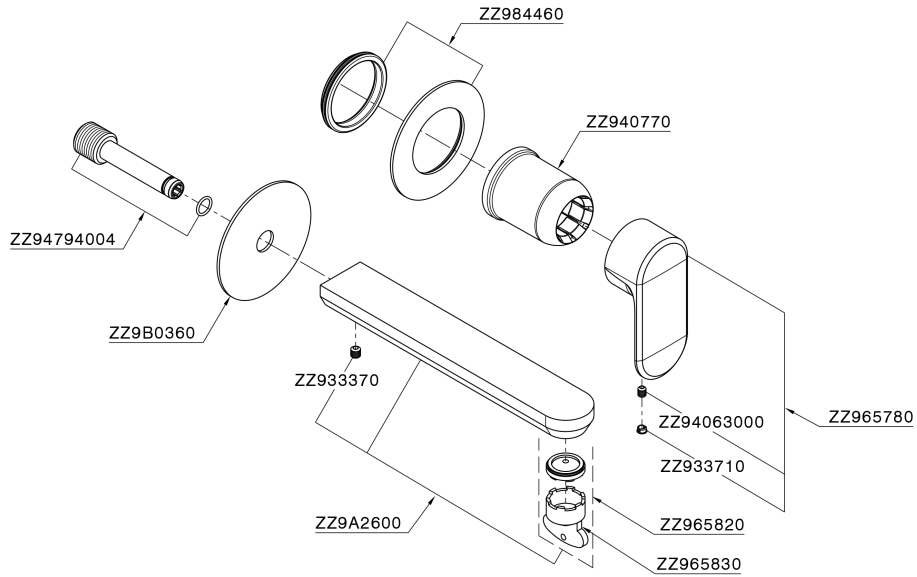

Exposed part for single lever washbasin valve LEVITY_LY005517

LY005517

<https://en.huberitalia.com/exposed-part-for-single-lever-washbasin-valve-levity-ly005517>

Concealed single lever washbasin mixer Easy-Box CONCEALED_ZB002450

ZB002450

<https://en.huberitalia.com/concealed-single-lever-washbasin-mixer-easy-box-concealed-zb002450>

2026-07-01