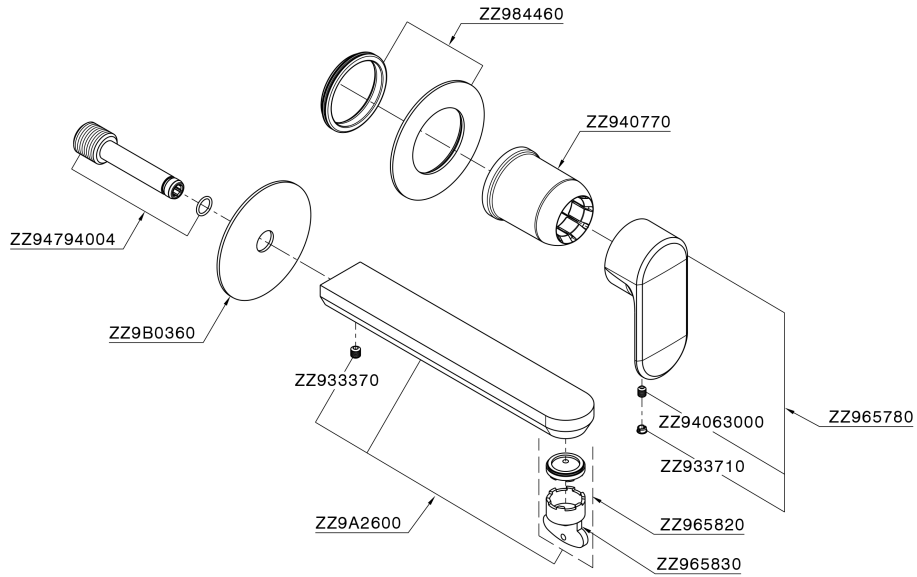

Exposed part for single lever washbasin valve LEVITY_LY005517

LY005517

<https://en.huberitalia.com/exposed-part-for-single-lever-washbasin-valve-levity-ly005517>

Concealed single lever washbasin mixer Easy-Box CONCEALED_ZB002450

ZB002450

<https://en.huberitalia.com/concealed-single-lever-washbasin-mixer-easy-box-concealed-zb002450>

2026-02-24