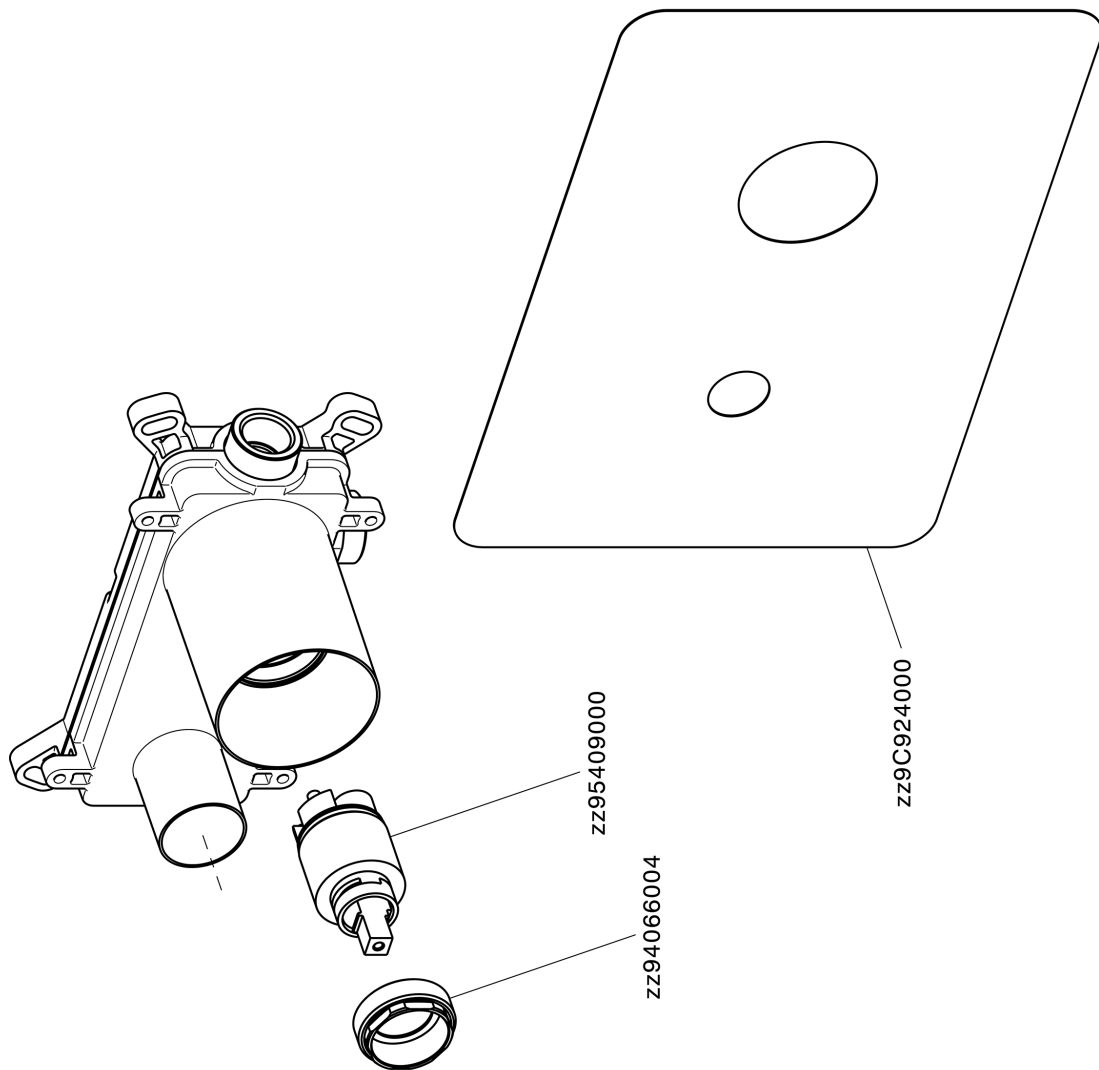

Exposed part for single lever washbasin valve LEVITY_LY005517

LY005517

<https://en.huberitalia.com/exposed-part-for-single-lever-washbasin-valve-levity-ly005517>

Concealed single lever washbasin mixer Easy-Box CONCEALED_ZB002450

ZB002450

<https://en.huberitalia.com/concealed-single-lever-washbasin-mixer-easy-box-concealed-zb002450>

2026-02-24