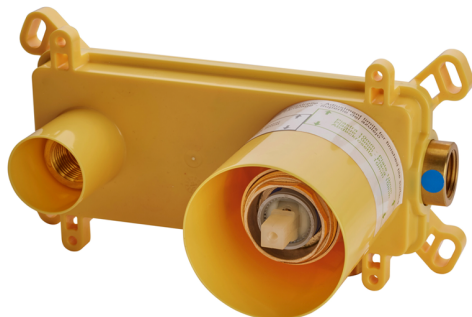

Exposed part for single lever washbasin valve LEVITY_LY005517

MODEL **LY005517**

Exposed part for single lever washbasin valve, without concealed part, spout L.250 mm, for item Easy-Box ZB002450 and art. ZB025510

Exposed part for single lever washbasin valve LEVITY_LY005517

LY005517

<https://en.huberitalia.com/exposed-part-for-single-lever-washbasin-valve-levity-ly005517>

Concealed single lever washbasin mixer Easy-Box CONCEALED_ZB002450

MODEL **ZB002450**

Concealed single lever washbasin mixer
Easy-Box, with protection guard box, without trim kit

AVAILABLE FINISHINGS

CHARACTERISTICS

Installation	Concealed
Cartridge Spare Parts	ZZ95409000
35 mm Cartridge	
Concealed	1

Piastra/Plate/Plaque/Platte/Placa

2-3mm: XX 56-76

10mm: XX 48-68

DeviaStop

The Huber Devia Stop technology allows to adjust the water flow and to direct it to the selected output point (overhead soaker, hand shower, etc).