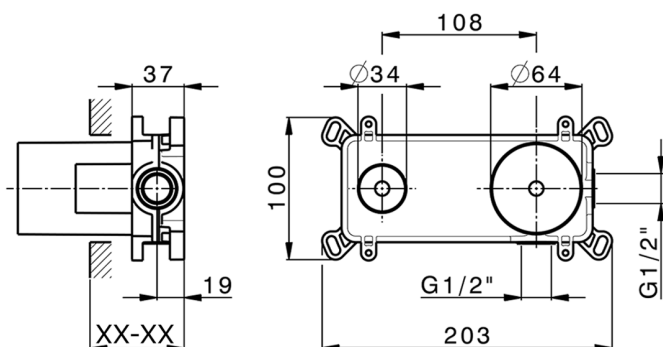

Exposed part for single lever washbasin valve LEVITY_LY005517

MODEL **LY005517**

Exposed part for single lever washbasin valve, without concealed part, spout L.250 mm, for item Easy-Box ZB002450 and art. ZB025510

MODEL **ZB002450**

Concealed single lever washbasin mixer
Easy-Box, with protection guard box, without trim kit

AVAILABLE FINISHINGS

CHARACTERISTICS

Installation	Concealed
Cartridge Spare Parts	ZZ95409000
35 mm Cartridge	
Concealed	1

Piastra/Plate/Plaque/Platte/Placa

2-3mm: XX 56-76

10mm: XX 48-68

DeviaStop

The Huber Devia Stop technology allows to adjust the water flow and to direct it to the selected output point (overhead soaker, hand shower, etc).