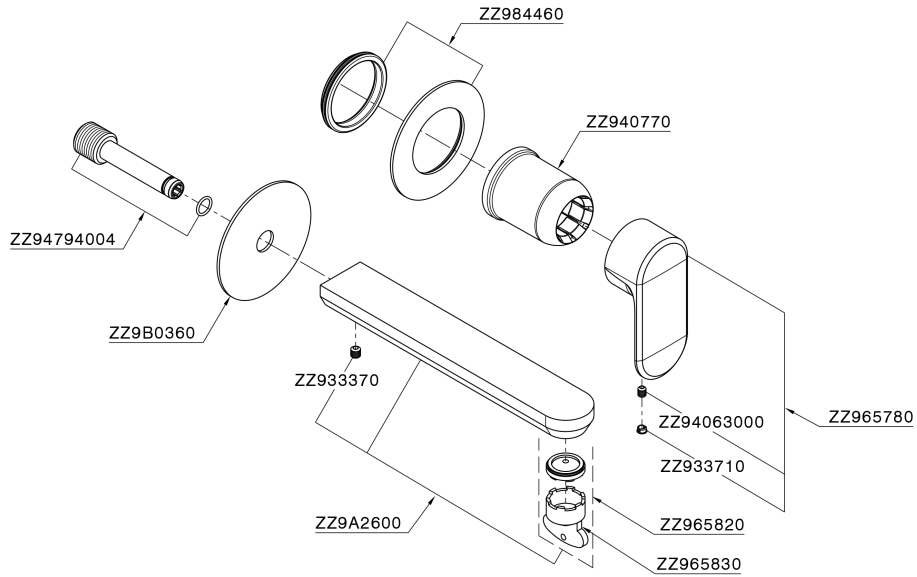

## Exposed part for single lever washbasin valve LEVITY\_LY005517

LY005517

<https://en.huberitalia.com/exposed-part-for-single-lever-washbasin-valve-levity-ly005517>

## Concealed single lever washbasin mixer Easy-Box CONCEALED\_ZB002450

ZB002450

<https://en.huberitalia.com/concealed-single-lever-washbasin-mixer-easy-box-concealed-zb002450>

2026-06-09