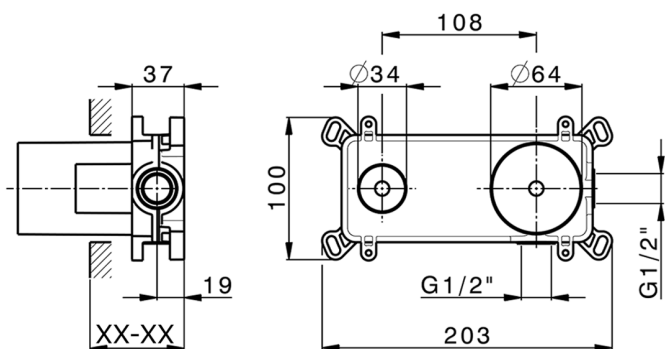

Exposed part for single lever washbasin valve LEVITY_LY005517

MODEL **LY005517**

Exposed part for single lever washbasin valve, without concealed part, spout L.250 mm, for item Easy-Box ZB002450 and art. ZB025510

MODEL **ZB002450**

Concealed single lever washbasin mixer
Easy-Box, with protection guard box, without trim kit

AVAILABLE FINISHINGS

CHARACTERISTICS

Installation	Concealed
Cartridge Spare Parts	ZZ95409000
35 mm Cartridge	
Concealed	1

Piastra/Plate/Plaque/Platte/Placa

2-3mm: XX 56-76

10mm: XX 48-68

DeviaStop

The Huber Devia Stop technology allows to adjust the water flow and to direct it to the selected output point (overhead soaker, hand shower, etc).