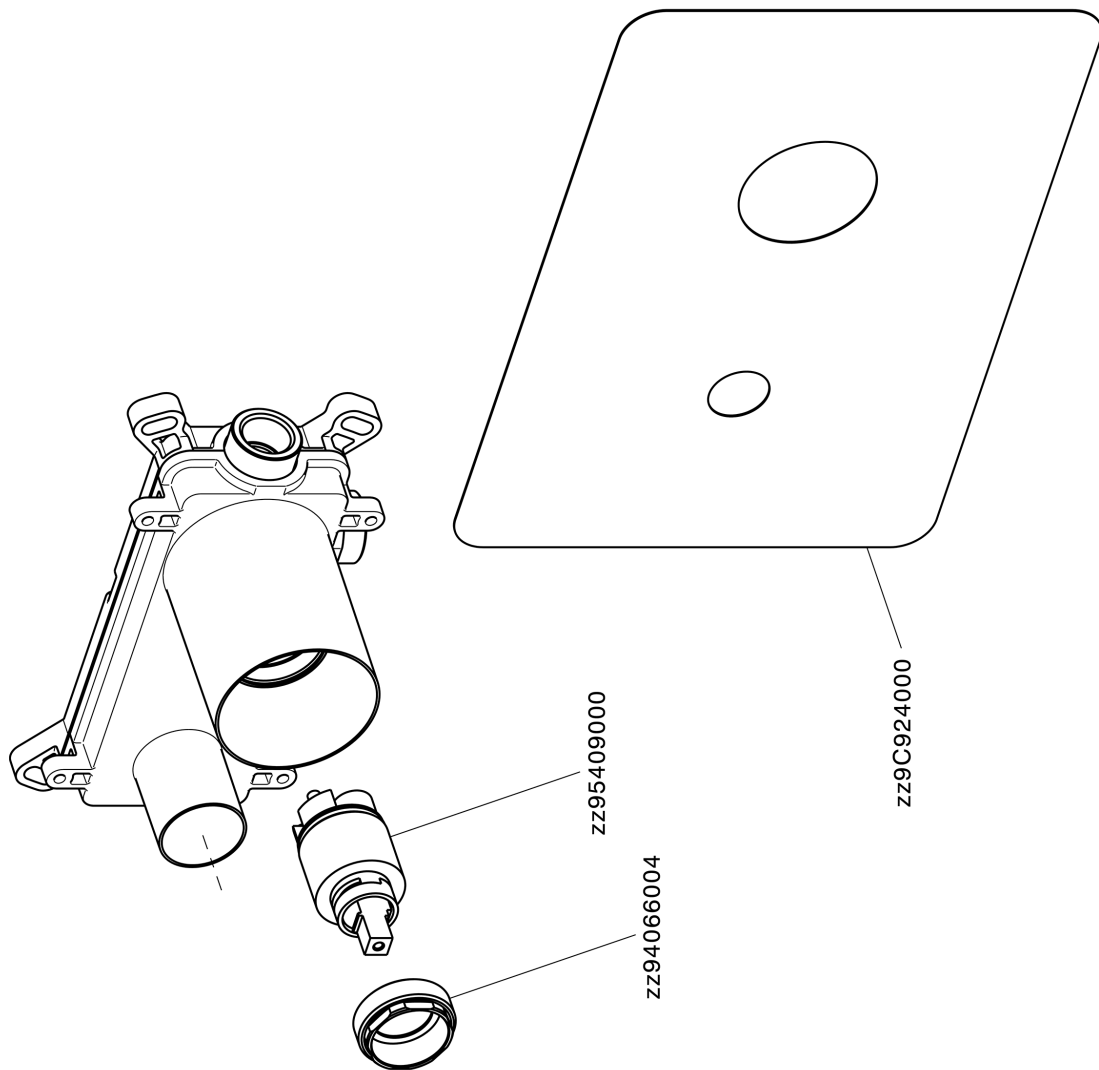

Exposed part for single lever washbasin valve LEVITY_LY005517

LY005517

<https://en.huberitalia.com/exposed-part-for-single-lever-washbasin-valve-levity-ly005517>

Concealed single lever washbasin mixer Easy-Box CONCEALED_ZB002450

ZB002450

<https://en.huberitalia.com/concealed-single-lever-washbasin-mixer-easy-box-concealed-zb002450>

2026-05-19