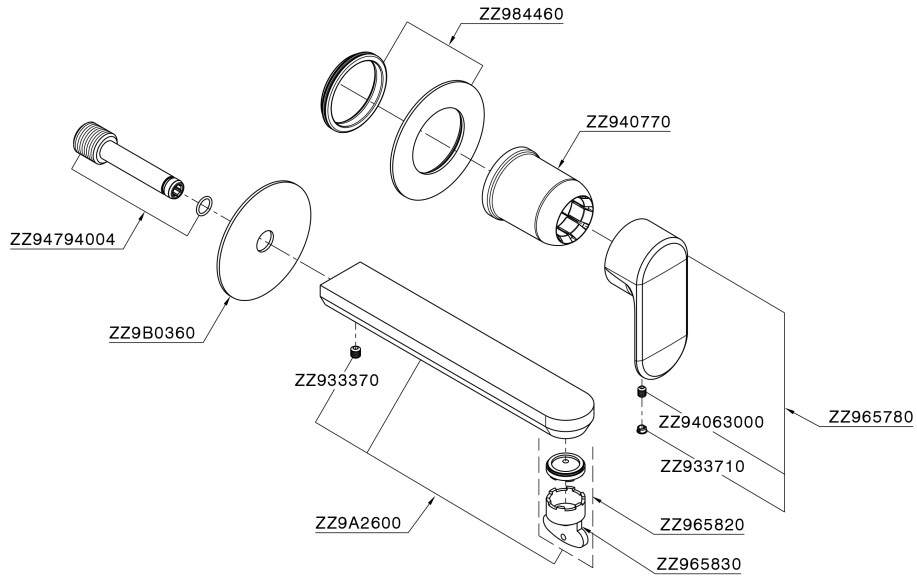

Exposed part for single lever washbasin valve LEVITY_LY005517

LY005517

<https://en.huberitalia.com/exposed-part-for-single-lever-washbasin-valve-levity-ly005517>

Concealed single lever washbasin mixer Easy-Box CONCEALED_ZB002450

ZB002450

<https://en.huberitalia.com/concealed-single-lever-washbasin-mixer-easy-box-concealed-zb002450>

2026-05-19