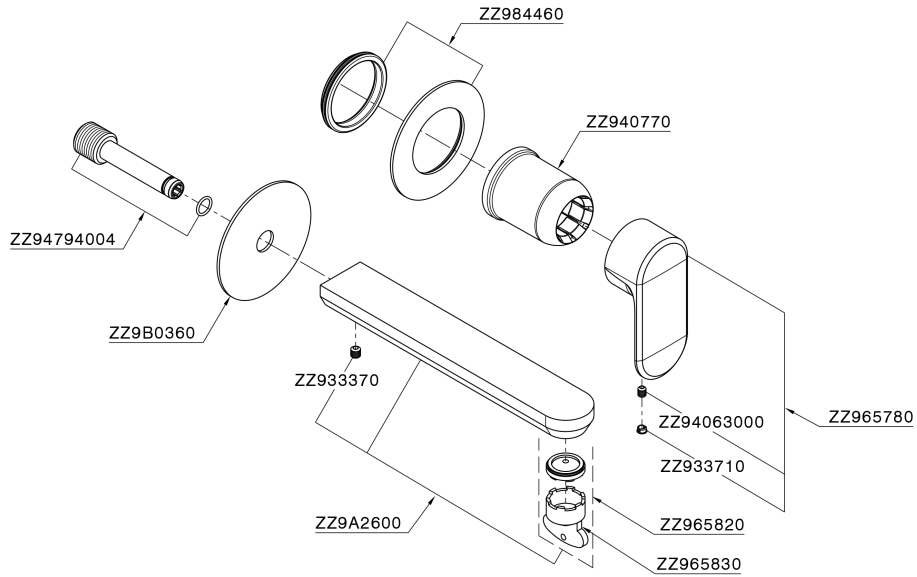

## Exposed part for single lever washbasin valve LEVITY\_LY005517

LY005517

<https://en.huberitalia.com/exposed-part-for-single-lever-washbasin-valve-levity-ly005517>

## Concealed single lever washbasin mixer Easy-Box CONCEALED\_ZB002450

ZB002450

<https://en.huberitalia.com/concealed-single-lever-washbasin-mixer-easy-box-concealed-zb002450>

2026-04-09