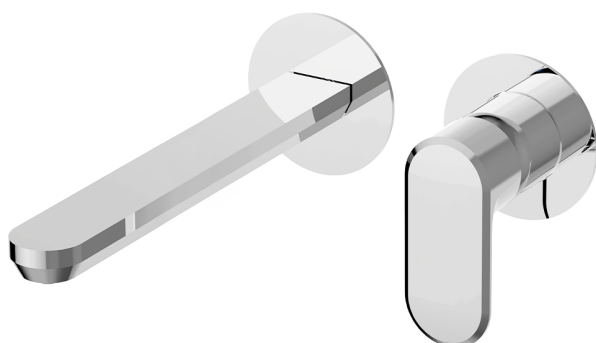

Exposed part for single lever washbasin valve LEVITY_LY005517

MODEL **LY005517**

Exposed part for single lever washbasin valve, without concealed part, spout L.250 mm, for item Easy-Box ZB002450 and art. ZB025510

Exposed part for single lever washbasin valve LEVITY_LY005517

LY005517

<https://en.huberitalia.com/exposed-part-for-single-lever-washbasin-valve-levity-ly005517>

Concealed single lever washbasin mixer Easy-Box CONCEALED_ZB002450

MODEL **ZB002450**

Concealed single lever washbasin mixer
Easy-Box, with protection guard box, without trim kit

AVAILABLE FINISHINGS

CHARACTERISTICS

Installation	Concealed
Cartridge Spare Parts	ZZ95409000
35 mm Cartridge	
Concealed	1

Piastra/Plate/Plaque/Platte/Placa

2-3mm: XX 56-76

10mm: XX 48-68

DeviaStop

The Huber Devia Stop technology allows to adjust the water flow and to direct it to the selected output point (overhead soaker, hand shower, etc).