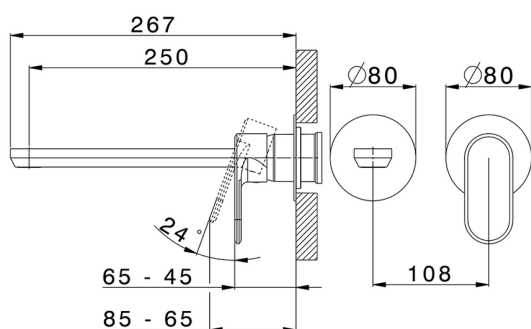

Exposed part for single lever washbasin valve LEVITY_LY005517

MODEL **LY005517**

Exposed part for single lever washbasin valve, without concealed part, spout L.250 mm, for item Easy-Box ZB002450 and art. ZB025510

Exposed part for single lever washbasin valve LEVITY_LY005517

LY005517

<https://en.huberitalia.com/exposed-part-for-single-lever-washbasin-valve-levity-ly005517>

Concealed single lever washbasin mixer Easy-Box CONCEALED_ZB002450

MODEL **ZB002450**

Concealed single lever washbasin mixer
Easy-Box, with protection guard box, without trim kit

AVAILABLE FINISHINGS

CHARACTERISTICS

Installation	Concealed
Cartridge Spare Parts	ZZ95409000
35 mm Cartridge	
Concealed	1

Piastra/Plate/Plaque/Platte/Placa

2-3mm: XX 56-76

10mm: XX 48-68

DeviaStop

The Huber Devia Stop technology allows to adjust the water flow and to direct it to the selected output point (overhead soaker, hand shower, etc).