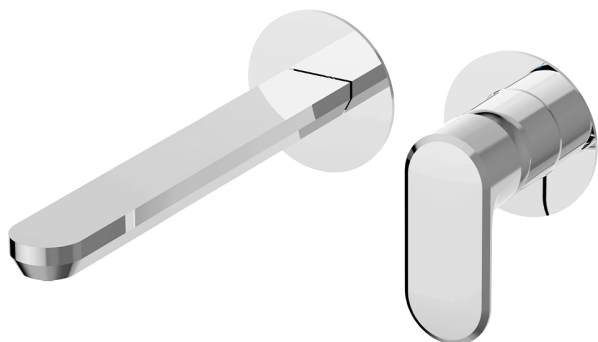

## Exposed part for single lever washbasin valve LEVITY\_LY005517

MODEL **LY005517**

Exposed part for single lever washbasin valve, without concealed part, spout L.250 mm, for item Easy-Box ZB002450 and art. ZB025510

## Exposed part for single lever washbasin valve LEVITY\_LY005517

LY005517

<https://en.huberitalia.com/exposed-part-for-single-lever-washbasin-valve-levity-ly005517>

## Concealed single lever washbasin mixer Easy-Box CONCEALED\_ZB002450

MODEL **ZB002450**

Concealed single lever washbasin mixer  
Easy-Box, with protection guard box, without trim kit

AVAILABLE FINISHINGS

### DeviaStop

The Huber Devia Stop technology allows to adjust the water flow and to direct it to the selected output point (overhead soaker, hand shower, etc).

2026-04-09