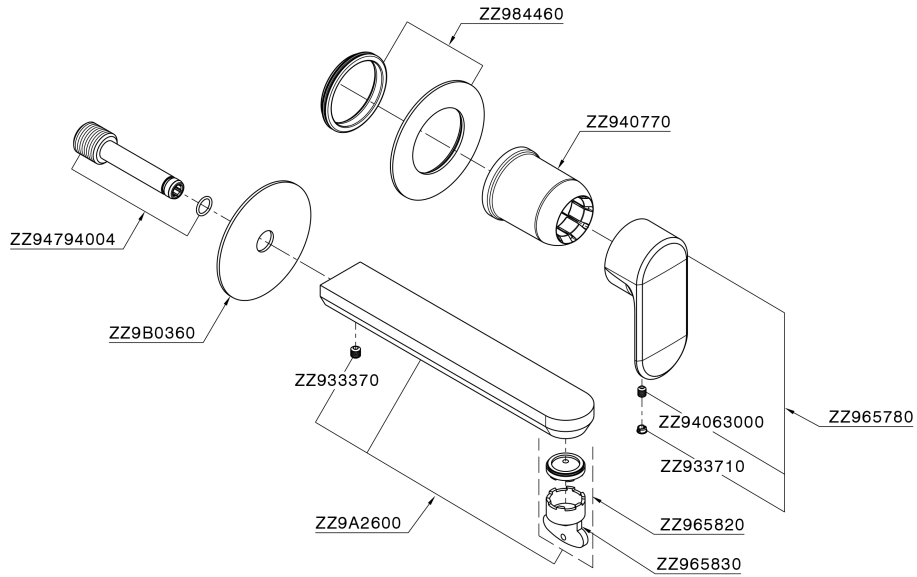

Exposed part for single lever washbasin valve LEVITY_LY005517

LY005517

<https://en.huberitalia.com/exposed-part-for-single-lever-washbasin-valve-levity-ly005517>