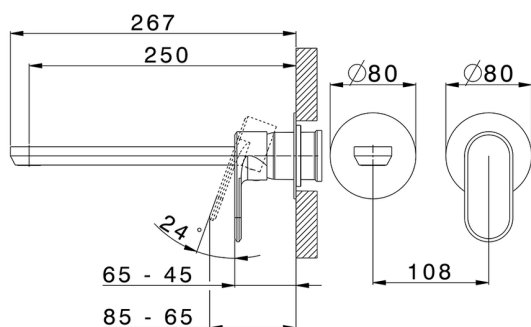

Exposed part for single lever washbasin valve LEVITY_LY005517

MODEL **LY005517**

Exposed part for single lever washbasin valve, without concealed part, spout L.250 mm, for item Easy-Box ZB002450 and art. ZB025510

AVAILABLE FINISHINGS

- **21** 21 Chrome
- **2B** 2B Polished Nickel
- **2F** 2F Brushed Nickel
- **40** 40 Matt Black
- **4Q** 4Q Matt White

CHARACTERISTICS

Installation **Concealed**
Required concealed parts **ZB002450**