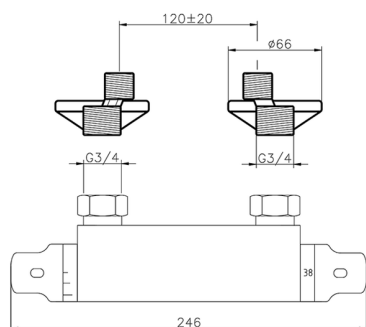

Thermostatic

The Huber thermostatic is your personal water manager, helping you to handle, control and save water and energy.

2026-04-11