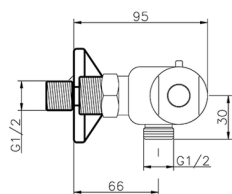

Thermostatic

The Huber thermostatic is your personal water manager, helping you to handle, control and save water and energy.