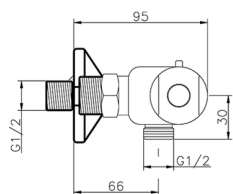

Thermostatic

The Huber thermostatic is your personal water manager, helping you to handle, control and save water and energy.