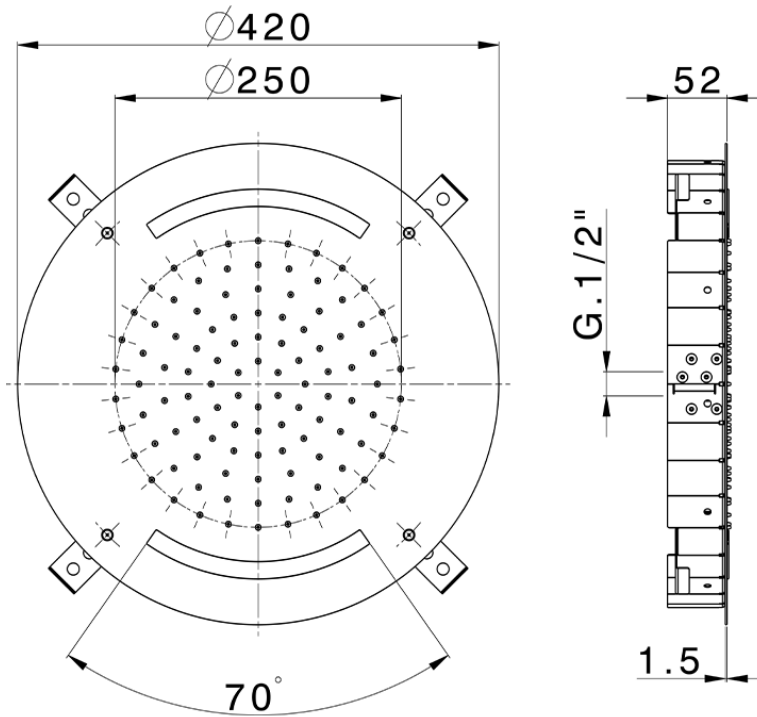

Ø 420 mm Chromotherapy Ceiling showerhead ZEN_ZS1C0015

ZS1C0015

<https://en.huberitalia.com/o-420-mm-chromotherapy-ceiling-showerhead-zen-zs1c0015>

2024-11-15