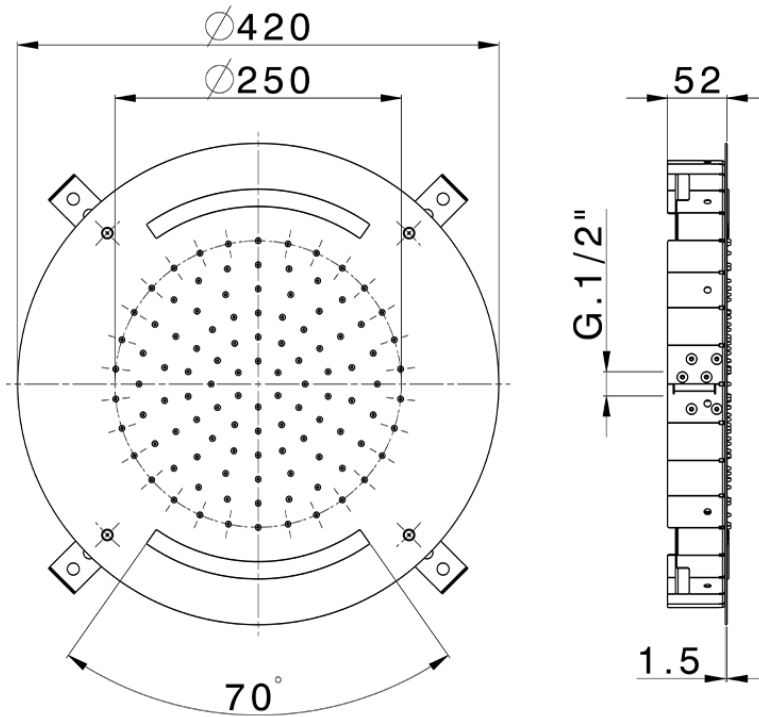

## Ø 420 mm Chromotherapy Ceiling showerhead ZEN\_ZS1C0015

ZS1C0015

<https://en.huberitalia.com/o-420-mm-chromotherapy-ceiling-showerhead-zen-zs1c0015>

2024-11-15