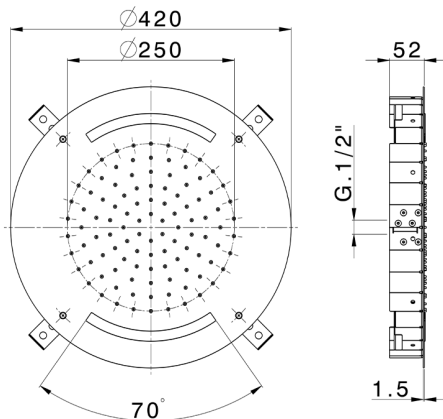

Ø 420 mm Chromotherapy Ceiling showerhead ZEN_ZS1C0015

MODEL **ZS1C0015**

Ø 420 mm Chromotherapy Ceiling showerhead, rain, chromotherapy functions, built-in control included, Stainless Steel AISI 304

AVAILABLE FINISHINGS

-  **40** 40 Matt Black
-  **4Q** 4Q Matt White
-  **5G** 5G Rose Gold
-  **D1** D1 Brushed Inox
-  **D2** D2 Polished Inox

CHARACTERISTICS

2024-11-15