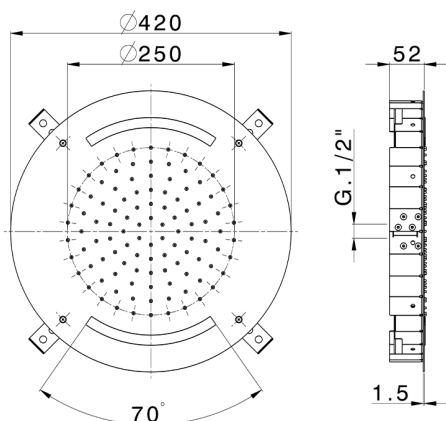

Ø 420 mm Chromotherapy Ceiling showerhead ZEN_ZS1C0015

MODEL **ZS1C0015**

Ø 420 mm Chromotherapy Ceiling showerhead, rain, chromotherapy functions, built-in control included, Stainless Steel AISI 304

AVAILABLE FINISHINGS

- **40** 40 Matt Black
- **4Q** 4Q Matt White
- **5G** 5G Rose Gold
- **D1** D1 Brushed Inox
- **D2** D2 Polished Inox

CHARACTERISTICS

2024-11-15