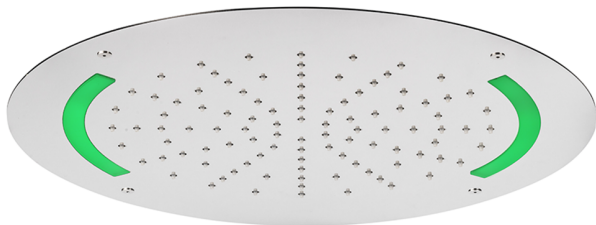

Ø 420 mm Chromotherapy Ceiling showerhead ZEN_ZS1C0015

MODEL **ZS1C0015**

Ø 420 mm Chromotherapy Ceiling showerhead, rain, chromotherapy functions, built-in control included, Stainless Steel AISI 304

AVAILABLE FINISHINGS

- **40** 40 Matt Black
- **4Q** 4Q Matt White
- **5G** 5G Rose Gold
- **D1** D1 Brushed Inox
- **D2** D2 Polished Inox

CHARACTERISTICS

2024-11-15