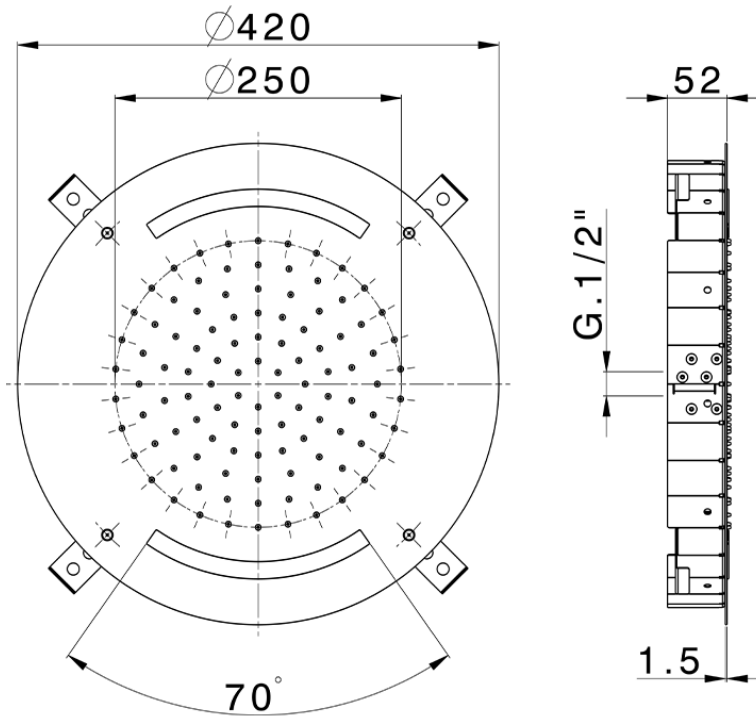

Ø 420 mm Chromotherapy Ceiling showerhead ZEN_ZS1C0015

ZS1C0015

<https://en.huberitalia.com/o-420-mm-chromotherapy-ceiling-showerhead-zen-zs1c0015>

2024-11-15