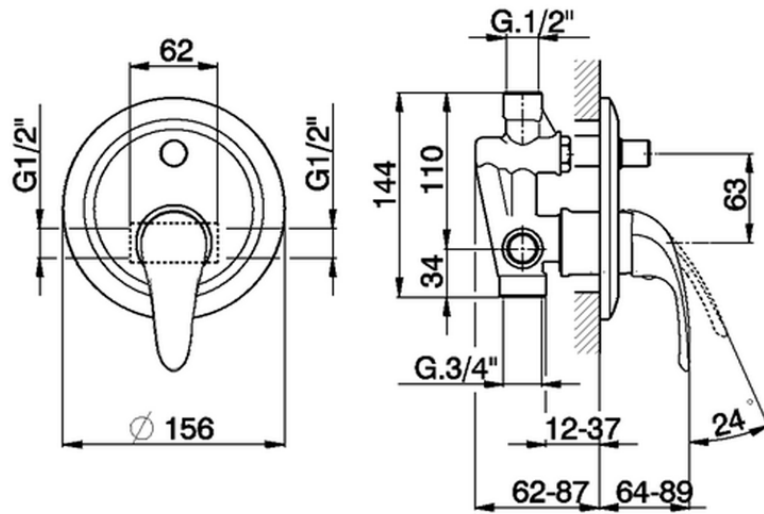

Concealed single lever bath-shower valve NORMA\_NM000210

NM000210

<https://en.huberitalia.com/concealed-single-lever-bath-shower-valve-norma-nm000210>

2026-06-13