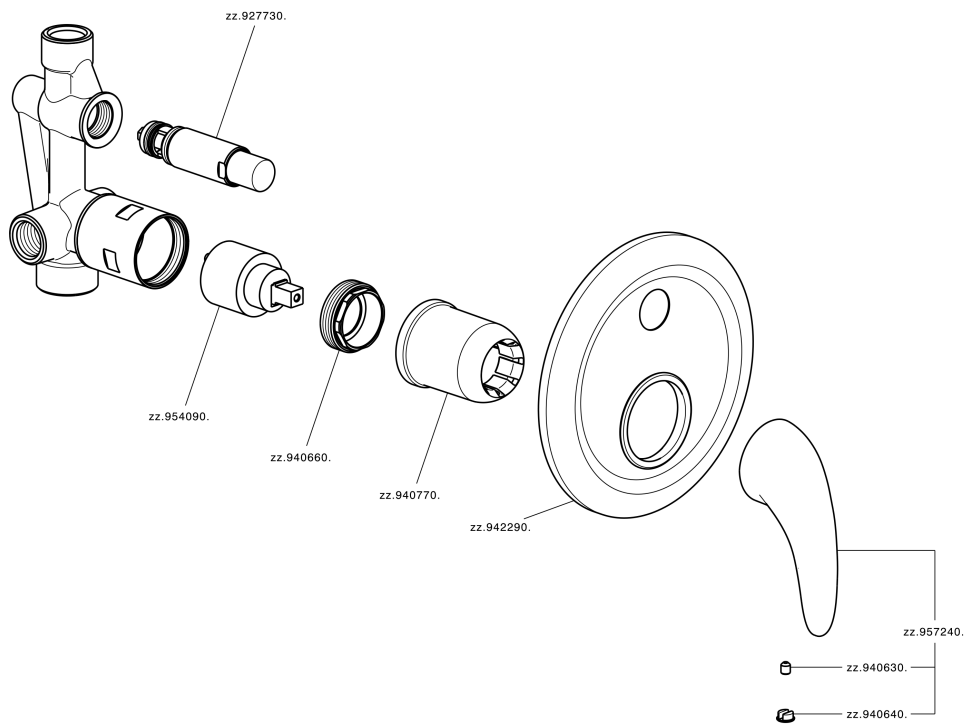

## Concealed single lever bath-shower valve NORMA\_NM000210

MODEL **NM000210**

Concealed single lever bath-shower valve,concealed part included,2-outlet automatic diverter

AVAILABLE FINISHINGS

CHARACTERISTICS

Cartridge Spare Parts **ZZ94035000**

**35 mm Cartridge**

Installation **Concealed**

## Concealed single lever bath-shower valve NORMA\_NM000210

NM000210

<https://en.huberitalia.com/concealed-single-lever-bath-shower-valve-norma-nm000210>

2026-05-16