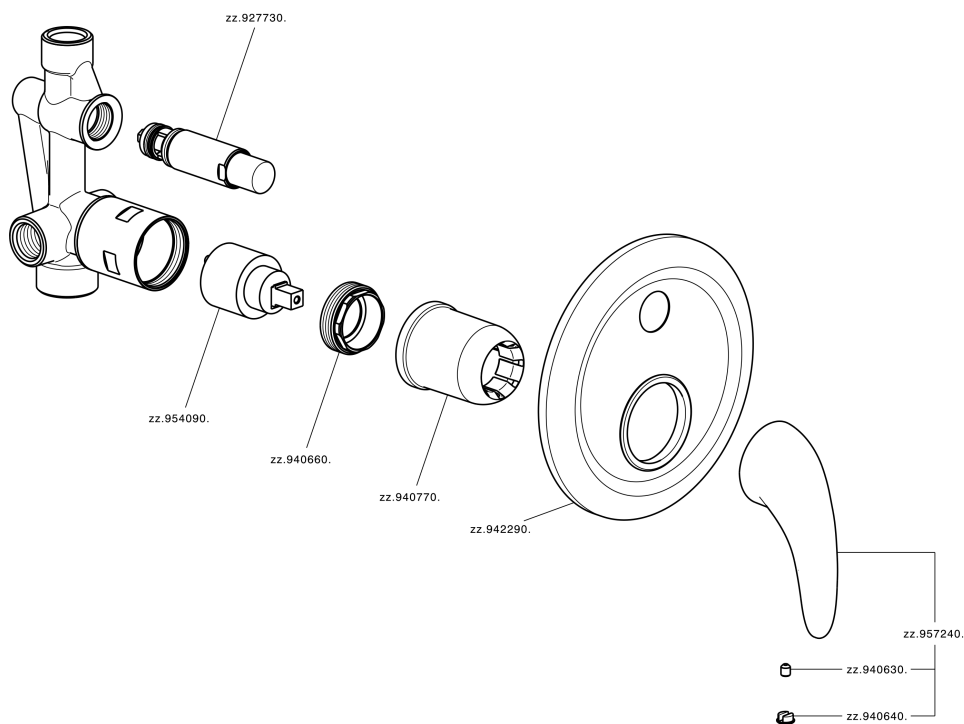

Concealed single lever bath-shower valve NORMA_NM000210

MODEL **NM000210**

Concealed single lever bath-shower valve,concealed part included,2-outlet automatic diverter

AVAILABLE FINISHINGS

CHARACTERISTICS

Cartridge Spare Parts **ZZ94035000**

35 mm Cartridge

Installation **Concealed**

Concealed single lever bath-shower valve NORMA_NM000210

NM000210

<https://en.huberitalia.com/concealed-single-lever-bath-shower-valve-norma-nm000210>