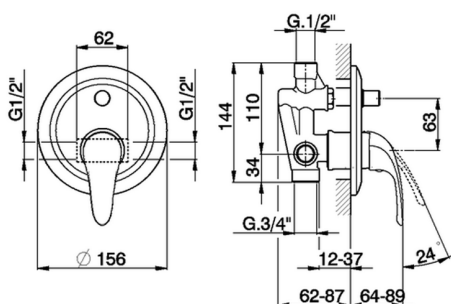

## Concealed single lever bath-shower valve NORMA\_NM000210

MODEL **NM000210**

Concealed single lever bath-shower valve,concealed part included,2-outlet automatic diverter

AVAILABLE FINISHINGS

CHARACTERISTICS

Cartridge Spare Parts **ZZ94035000**

**35 mm Cartridge**

Installation **Concealed**

## Concealed single lever bath-shower valve NORMA\_NM000210

NM000210

<https://en.huberitalia.com/concealed-single-lever-bath-shower-valve-norma-nm000210>

2026-05-16