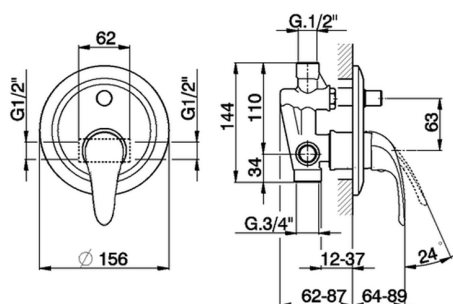

Concealed single lever bath-shower valve NORMA_NM000210

MODEL **NM000210**

Concealed single lever bath-shower valve,concealed part included,2-outlet automatic diverter

AVAILABLE FINISHINGS

CHARACTERISTICS

Cartridge Spare Parts **ZZ94035000**

35 mm Cartridge

Installation **Concealed**

Concealed single lever bath-shower valve NORMA_NM000210

NM000210

<https://en.huberitalia.com/concealed-single-lever-bath-shower-valve-norma-nm000210>