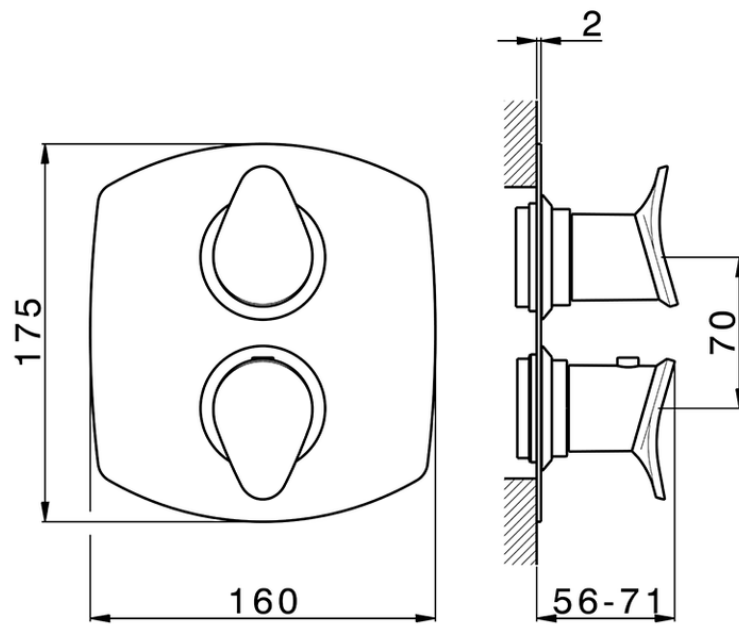

Exposed part for con.thermo.shower valve, 3-outlet THERMO_HC018200

HC018200

<https://en.huberitalia.com/exposed-part-for-con-thermo-shower-valve-3-outlet-thermo-hc018200>

Piastra/Plate/Plaque/Platte/Placa

2-3mm: XX 25-40 YY 76-91

10 mm: XX 16-31 YY 65-80

ZB018200

<https://en.huberitalia.com/3-outlet-concealed-thermostatic-shower-valve-concealed-zb018200>

2024-11-23