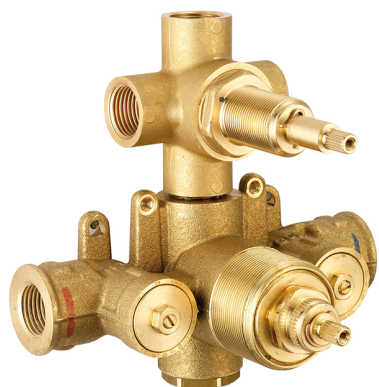

## Exposed part for con.thermo.shower valve, 3-outlet THERMO\_HC018200

MODEL **HC018200**

Exposed part for 3-outlet thermostatic mixer, with 3 outlet diverter, without concealed part, for item ZB018200

### CHARACTERISTICS

Installation **Concealed**  
 Required concealed parts **ZB018200**

### Thermostatic

The Huber thermostatic is your personal water manager, helping you to handle, control and save water and energy.

## 3-outlet Concealed thermostatic shower valve CONCEALED\_ZB018200

MODEL **ZB018200**

3-Outlet Concealed thermostatic mixer, with 3-outlet diverter, without trim kit