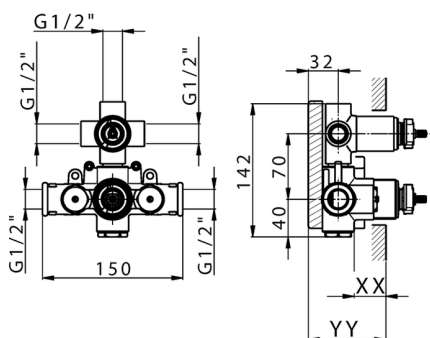

Piastra/Plate/Plaque/Platte/Placa

2-3mm: XX 25-40 YY 76-91

10 mm: XX 16-31 YY 65-80

DeviaStop

The Huber Devia Stop technology allows to adjust the water flow and to direct it to the selected output point (overhead soaker, hand shower, etc).

Thermostatic

The Huber thermostatic is your personal water manager, helping you to handle, control and save water and energy.

2024-11-21