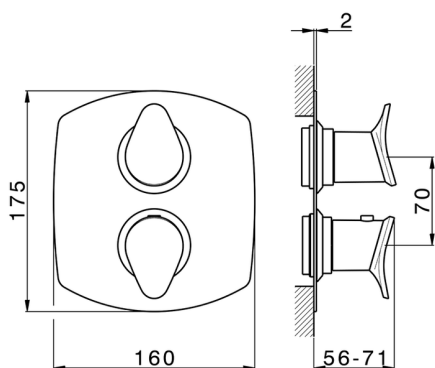

## Exposed part for con.thermo.shower valve, 3-outlet THERMO\_HC018200

MODEL **HC018200**

Exposed part for 3-outlet thermostatic mixer, with 3 outlet diverter, without concealed part, for item ZB018200

10 mm: XX 16-31 YY 65-80