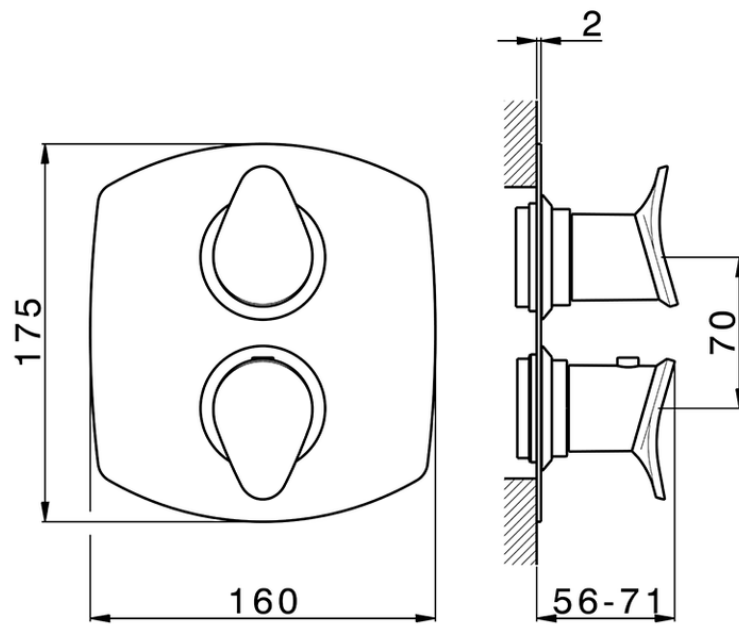

Exposed part for con.thermo.shower valve, 3-outlet THERMO_HC018200

HC018200

<https://en.huberitalia.com/exposed-part-for-con-thermo-shower-valve-3-outlet-thermo-hc018200>

Piastra/Plate/Plaque/Platte/Placa

2-3mm: XX 25-40 YY 76-91

10 mm: XX 16-31 YY 65-80

ZB018200

<https://en.huberitalia.com/3-outlet-concealed-thermostatic-shower-valve-concealed-zb018200>

2024-11-21