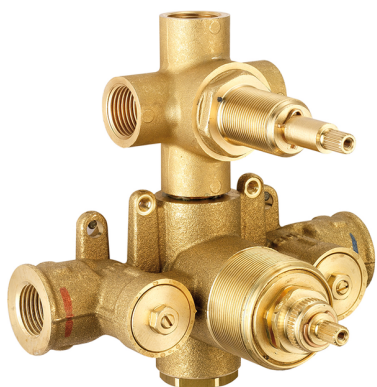

## Exposed part for con.thermo.shower valve, 3-outlet THERMO\_HC018200

MODEL **HC018200**

Exposed part for 3-outlet thermostatic mixer, with 3 outlet diverter, without concealed part, for item ZB018200

### CHARACTERISTICS

Installation **Concealed**  
 Required concealed parts **ZB018200**

### Thermostatic

The Huber thermostatic is your personal water manager, helping you to handle, control and save water and energy.

## 3-outlet Concealed thermostatic shower valve CONCEALED\_ZB018200

MODEL **ZB018200**

3-Outlet Concealed thermostatic mixer, with 3-outlet diverter, without trim kit

AVAILABLE FINISHINGS

CHARACTERISTICS

Installation	<b>Concealed</b>
Cartridge Spare Parts	<b>24.04A.PP</b>
<b>8x20 Plus P Thermostatic Valve</b>	
Concealed	<b>1</b>