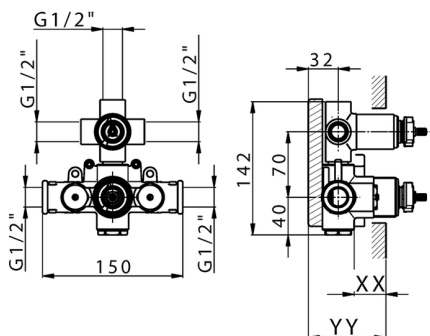

## 3-outlet Concealed thermostatic shower valve CONCEALED\_ZB018200

MODEL **ZB018200**

3-Outlet Concealed thermostatic mixer, with 3-outlet diverter, without trim kit

AVAILABLE FINISHINGS

CHARACTERISTICS

Installation	<b>Concealed</b>
Cartridge Spare Parts	<b>24.04A.PP</b>
<b>8x20 Plus P Thermostatic Valve</b>	
Concealed	<b>1</b>

Piastra/Plate/Plaque/Platte/Placa  
 2-3mm: XX 25-40 YY 76-91  
 10 mm: XX 16-31 YY 65-80