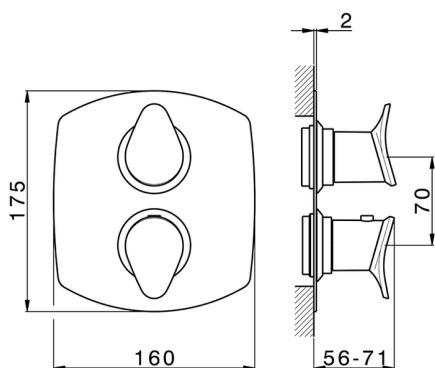

## Exposed part for con.thermo.shower valve, 3-outlet THERMO\_HC018200

MODEL **HC018200**

Exposed part for 3-outlet thermostatic mixer, with 3 outlet diverter, without concealed part, for item ZB018200

Piastra/Plate/Plaque/Platte/Placa  
 2-3mm: XX 25-40 YY 76-91  
 10 mm: XX 16-31 YY 65-80