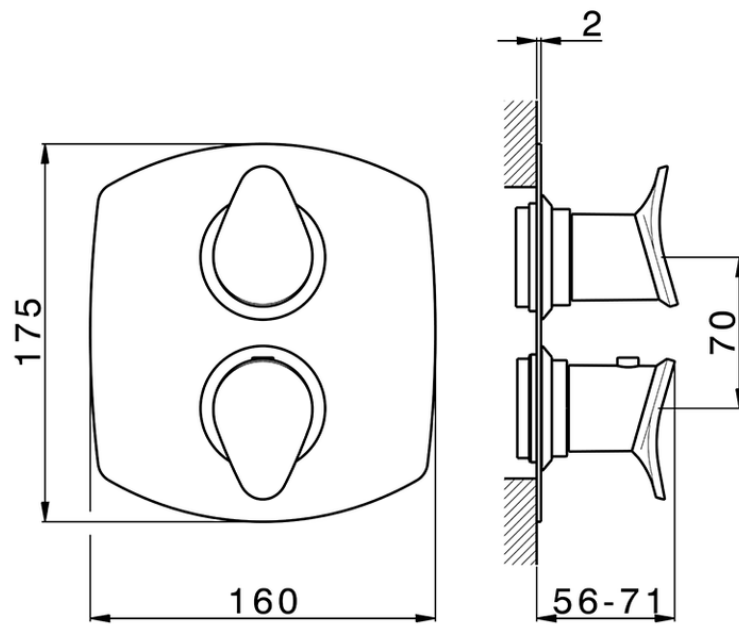

Exposed part for con.thermo.shower valve, 3-outlet THERMO_HC018200

HC018200

<https://en.huberitalia.com/exposed-part-for-con-thermo-shower-valve-3-outlet-thermo-hc018200>

Piastra/Plate/Plaque/Platte/Placa

2-3mm: XX 25-40 YY 76-91

10 mm: XX 16-31 YY 65-80

ZB018200

<https://en.huberitalia.com/3-outlet-concealed-thermostatic-shower-valve-concealed-zb018200>

2024-11-27