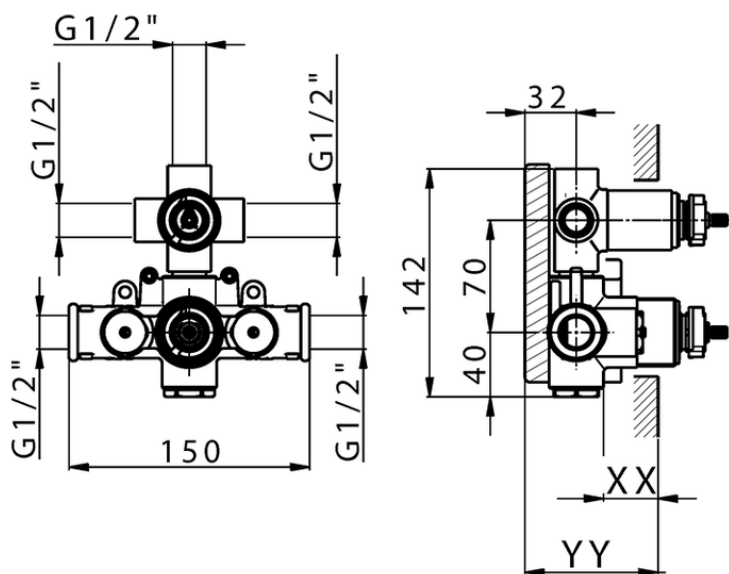

Exposed part for con.thermo.shower valve, 3-outlet THERMO_HC018200

HC018200

<https://en.huberitalia.com/exposed-part-for-con-thermo-shower-valve-3-outlet-thermo-hc018200>

Piastra/Plate/Plaque/Platte/Placa

2-3mm: XX 25-40 YY 76-91

10 mm: XX 16-31 YY 65-80

ZB018200

<https://en.huberitalia.com/3-outlet-concealed-thermostatic-shower-valve-concealed-zb018200>

2024-11-27