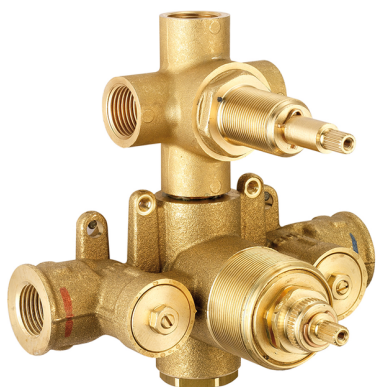

Exposed part for con.thermo.shower valve, 3-outlet THERMO_HC018200

MODEL **HC018200**

Exposed part for 3-outlet thermostatic mixer, with 3 outlet diverter, without concealed part, for item ZB018200

AVAILABLE FINISHINGS

-  **21** 21 Chrome
-  **2P** 2P Rose Gold
-  **2Q** 2Q Black Titanium
-  **40** 40 Matt Black
-  **4Q** 4Q Matt White
-  **6T** 6T Chrome/Matt Black

CHARACTERISTICS

Installation **Concealed**
 Required concealed parts **ZB018200**

Thermostatic

The Huber thermostatic is your personal water manager, helping you to handle, control and save water and energy.

3-outlet Concealed thermostatic shower valve CONCEALED_ZB018200

MODEL **ZB018200**

3-Outlet Concealed thermostatic mixer, with 3-outlet diverter, without trim kit

AVAILABLE FINISHINGS

CHARACTERISTICS

Installation	Concealed
Cartridge Spare Parts	24.04A.PP
8x20 Plus P Thermostatic Valve	
Concealed	1