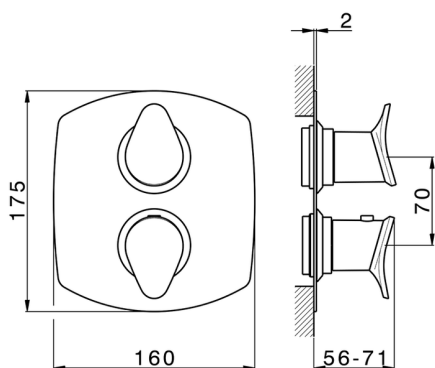

Exposed part for con.thermo.shower valve, 3-outlet THERMO_HC018200

MODEL **HC018200**

Exposed part for 3-outlet thermostatic mixer, with 3 outlet diverter, without concealed part, for item ZB018200

AVAILABLE FINISHINGS

-  **21** 21 Chrome
-  **2P** 2P Rose Gold
-  **2Q** 2Q Black Titanium
-  **40** 40 Matt Black
-  **4Q** 4Q Matt White
-  **6T** 6T Chrome/Matt Black

CHARACTERISTICS

Installation **Concealed**
 Required concealed parts **ZB018200**

Piastra/Plate/Plaque/Platte/Placa
 2-3mm: XX 25-40 YY 76-91
 10 mm: XX 16-31 YY 65-80

DeviaStop

The Huber Devia Stop technology allows to adjust the water flow and to direct it to the selected output point (overhead soaker, hand shower, etc).