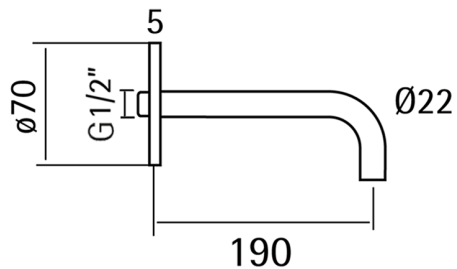

Filler spout LYNOX_LX000240

MODEL **LX000240**

Filler spout, 190 mm length, 1/2" M connection, Inox AISI 316L

AVAILABLE FINISHINGS

D1 D1 Brushed Inox

CHARACTERISTICS

2025-01-05