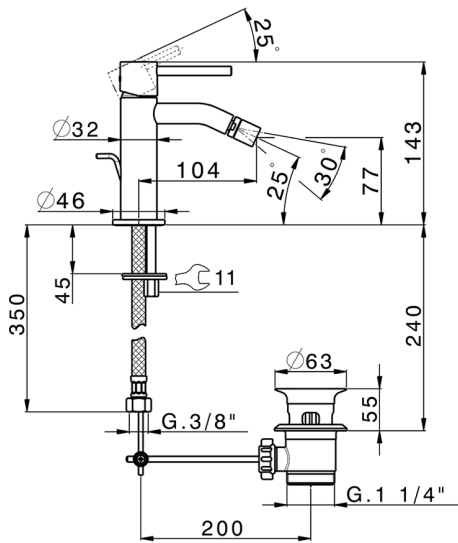

## Single lever bidet mixer M32\_MT000554

MODEL **MT000554**

Single lever bidet mixer, with 1"1/4 automatic pop up waste, G.3/8" stainless steel flexible hoses

### CHARACTERISTICS

Cartridge Spare Parts **ZZ96550000**

**25 mm Cartridge**

2026-06-27