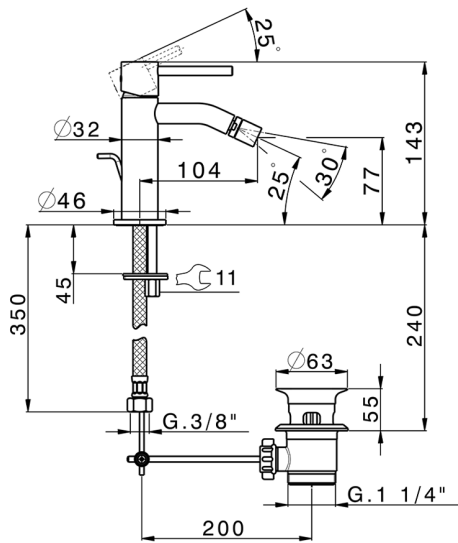

Single lever bidet mixer M32_MT000554

MODEL **MT000554**

Single lever bidet mixer, with 1"1/4 automatic pop up waste, G.3/8" stainless steel flexible hoses

AVAILABLE FINISHINGS

-  **21** 21 Chrome
-  **26** 26 Old Copper
-  **2F** 2F Brushed Nickel
-  **2W** 2W Brushed Gold
-  **40** 40 Matt Black
-  **4Q** 4Q Matt White

CHARACTERISTICS

Cartridge Spare Parts **ZZ96550000**

25 mm Cartridge

2026-01-13