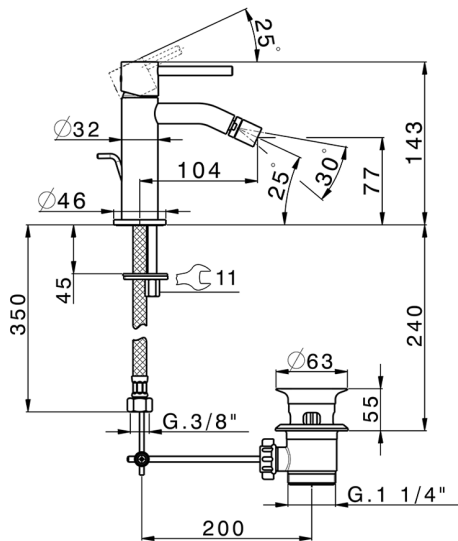

Single lever bidet mixer M32_MT000554

MODEL **MT000554**

Single lever bidet mixer, with 1"1/4 automatic pop up waste, G.3/8" stainless steel flexible hoses

AVAILABLE FINISHINGS

-  **21** 21 Chrome
-  **26** 26 Old Copper
-  **2F** 2F Brushed Nickel
-  **2W** 2W Brushed Gold
-  **40** 40 Matt Black
-  **4Q** 4Q Matt White

CHARACTERISTICS

Cartridge Spare Parts **ZZ96550000**

25 mm Cartridge

2026-04-07