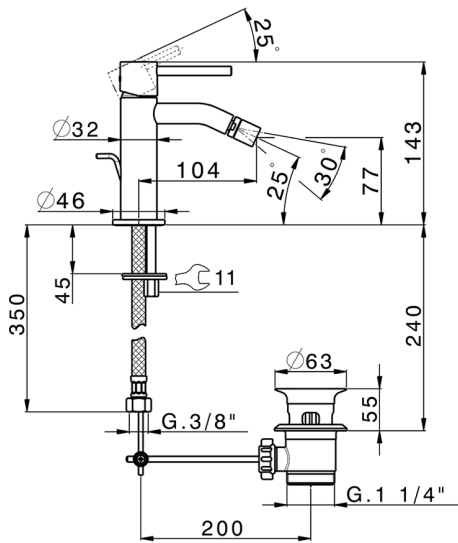

Single lever bidet mixer M32_MT000554

MODEL **MT000554**

Single lever bidet mixer, with 1"1/4 automatic pop up waste, G.3/8" stainless steel flexible hoses

AVAILABLE FINISHINGS

-  **21** 21 Chrome
-  **26** 26 Old Copper
-  **2F** 2F Brushed Nickel
-  **2W** 2W Brushed Gold
-  **40** 40 Matt Black
-  **4Q** 4Q Matt White

CHARACTERISTICS

Cartridge Spare Parts **ZZ96550000**

25 mm Cartridge

2026-06-26