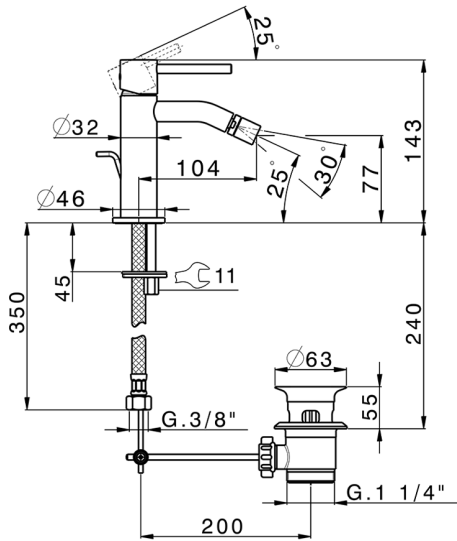

Single lever bidet mixer M32_MT000554

MODEL **MT000554**

Single lever bidet mixer, with 1"1/4 automatic pop up waste, G.3/8" stainless steel flexible hoses

AVAILABLE FINISHINGS

-  **21** 21 Chrome
-  **26** 26 Old Copper
-  **2F** 2F Brushed Nickel
-  **2W** 2W Brushed Gold
-  **40** 40 Matt Black
-  **4Q** 4Q Matt White

CHARACTERISTICS

Cartridge Spare Parts **ZZ96550000**

25 mm Cartridge

2026-05-02