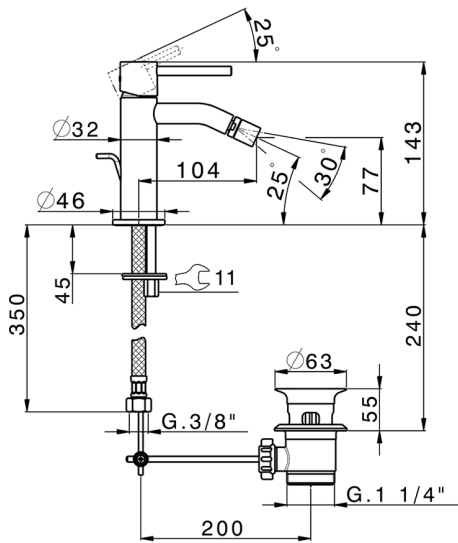

## Single lever bidet mixer M32\_MT000554

MODEL **MT000554**

Single lever bidet mixer, with 1"1/4 automatic pop up waste, G.3/8" stainless steel flexible hoses

### CHARACTERISTICS

Cartridge Spare Parts **ZZ96550000**

**25 mm Cartridge**

2026-04-09