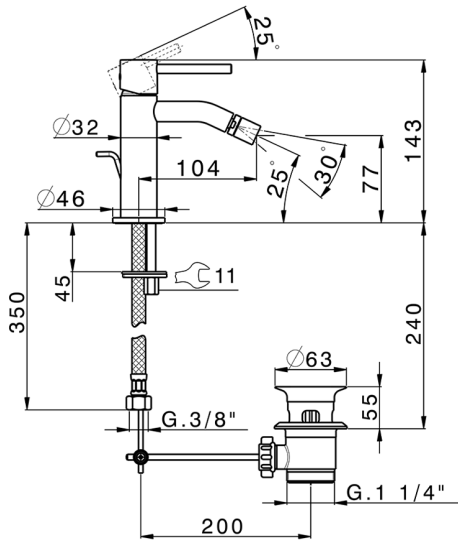

## Single lever bidet mixer M32\_MT000554

MODEL **MT000554**

Single lever bidet mixer, with 1"1/4 automatic pop up waste, G.3/8" stainless steel flexible hoses

### CHARACTERISTICS

Cartridge Spare Parts **ZZ96550000**

**25 mm Cartridge**

2026-06-19