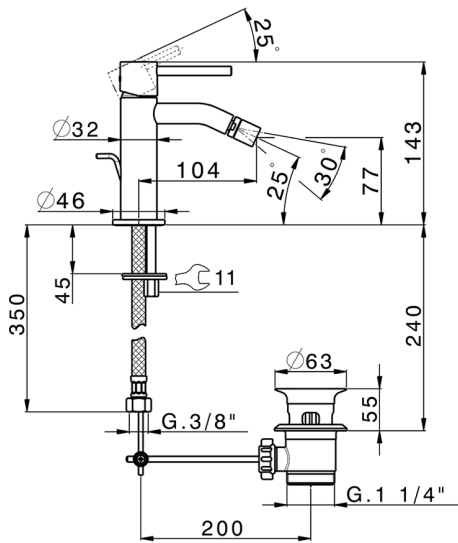

Single lever bidet mixer M32_MT000554

MODEL **MT000554**

Single lever bidet mixer, with 1"1/4 automatic pop up waste, G.3/8" stainless steel flexible hoses

AVAILABLE FINISHINGS

-  **21** 21 Chrome
-  **26** 26 Old Copper
-  **2F** 2F Brushed Nickel
-  **2W** 2W Brushed Gold
-  **40** 40 Matt Black
-  **4Q** 4Q Matt White

CHARACTERISTICS

Cartridge Spare Parts **ZZ96550000**

25 mm Cartridge

2026-06-06