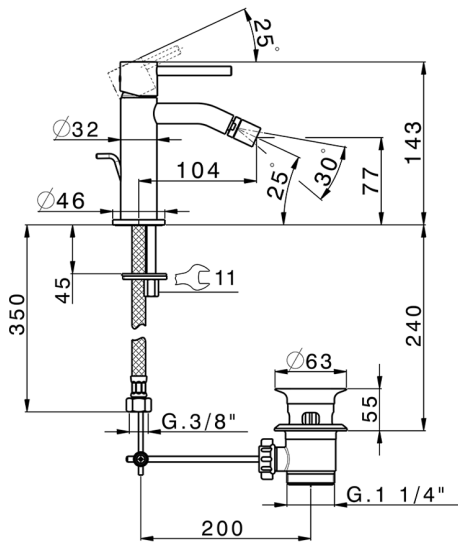

Single lever bidet mixer M32_MT000554

MODEL **MT000554**

Single lever bidet mixer, with 1"1/4 automatic pop up waste, G.3/8" stainless steel flexible hoses

AVAILABLE FINISHINGS

-  **21** 21 Chrome
-  **26** 26 Old Copper
-  **2F** 2F Brushed Nickel
-  **2W** 2W Brushed Gold
-  **40** 40 Matt Black
-  **4Q** 4Q Matt White

CHARACTERISTICS

Cartridge Spare Parts **ZZ96550000**

25 mm Cartridge

2026-06-13