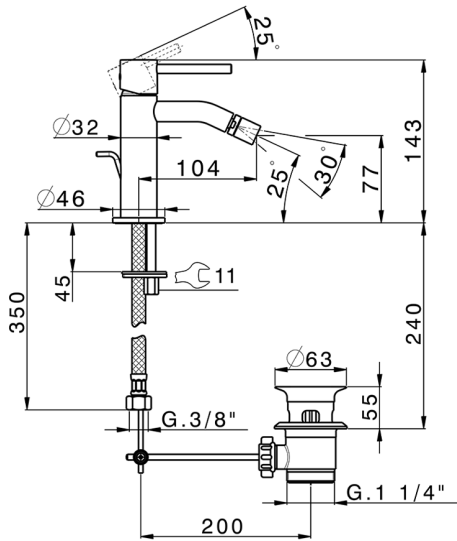

Single lever bidet mixer M32_MT000554

MODEL **MT000554**

Single lever bidet mixer, with 1"1/4 automatic pop up waste, G.3/8" stainless steel flexible hoses

AVAILABLE FINISHINGS

-  **21** 21 Chrome
-  **26** 26 Old Copper
-  **2F** 2F Brushed Nickel
-  **2W** 2W Brushed Gold
-  **40** 40 Matt Black
-  **4Q** 4Q Matt White

CHARACTERISTICS

Cartridge Spare Parts **ZZ96550000**

25 mm Cartridge

2026-04-07