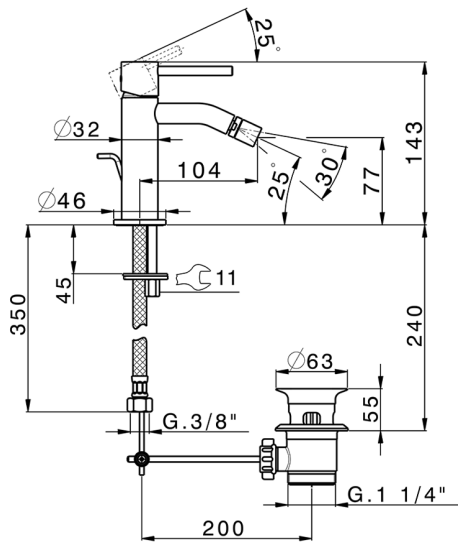

Single lever bidet mixer M32_MT000554

MODEL **MT000554**

Single lever bidet mixer, with 1"1/4 automatic pop up waste, G.3/8" stainless steel flexible hoses

AVAILABLE FINISHINGS

-  **21** 21 Chrome
-  **26** 26 Old Copper
-  **2F** 2F Brushed Nickel
-  **2W** 2W Brushed Gold
-  **40** 40 Matt Black
-  **4Q** 4Q Matt White

CHARACTERISTICS

Cartridge Spare Parts **ZZ96550000**

25 mm Cartridge

2026-04-06