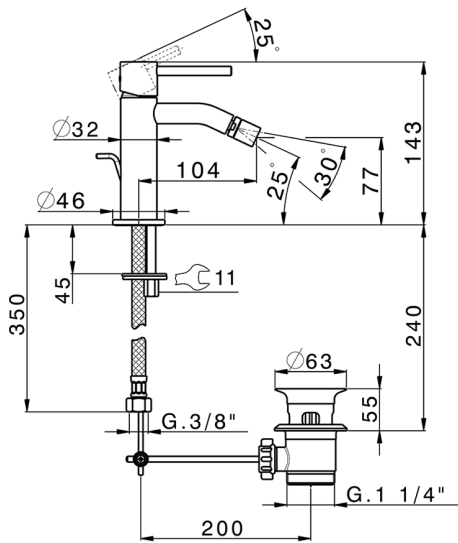

Single lever bidet mixer M32_MT000554

MODEL **MT000554**

Single lever bidet mixer, with 1"1/4 automatic pop up waste, G.3/8" stainless steel flexible hoses

AVAILABLE FINISHINGS

-  **21** 21 Chrome
-  **26** 26 Old Copper
-  **2F** 2F Brushed Nickel
-  **2W** 2W Brushed Gold
-  **40** 40 Matt Black
-  **4Q** 4Q Matt White

CHARACTERISTICS

Cartridge Spare Parts **ZZ96550000**

25 mm Cartridge

2026-02-24