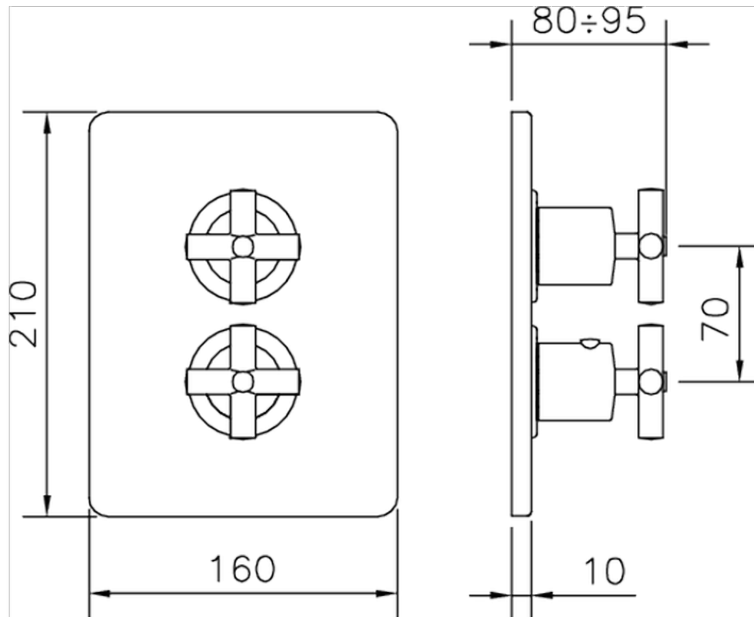

Exposed part for 2-outlet con.thermo.shower valve THERMO_SU018100

SU018100

<https://en.huberitalia.com/exposed-part-for-2-outlet-con-thermo-shower-valve-thermo-su018100>

Piastra/Plate/Plaque/Platte/Placa

2-3mm: XX 25-40 YY 76-91

10 mm: XX 16-31 YY 65-80

ZB018101

<https://en.huberitalia.com/2-outlet-concealed-thermostatic-shower-valve-concealed-zb018101>

2026-06-24