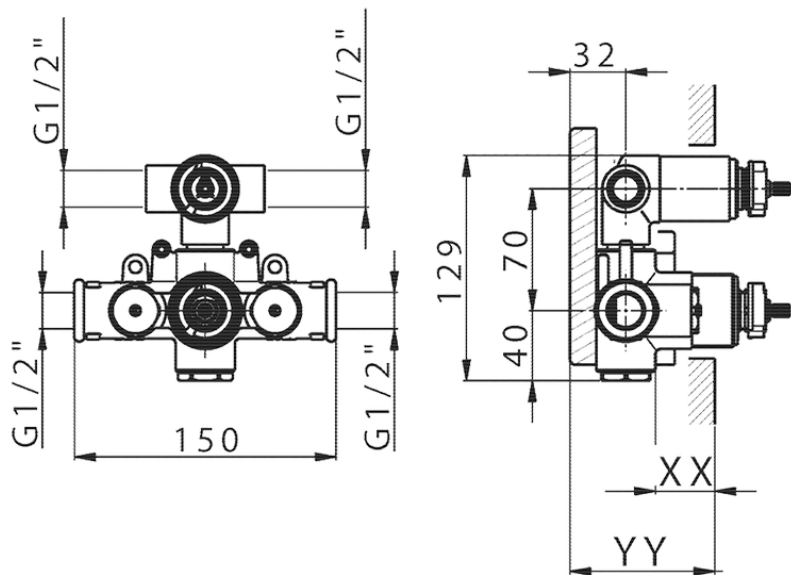

Exposed part for 2-outlet con.thermo.shower valve THERMO_SU018100

SU018100

<https://en.huberitalia.com/exposed-part-for-2-outlet-con-thermo-shower-valve-thermo-su018100>

Piastra/Plate/Plaque/Platte/Placa

2-3mm: XX 25-40 YY 76-91

10 mm: XX 16-31 YY 65-80

ZB018101

<https://en.huberitalia.com/2-outlet-concealed-thermostatic-shower-valve-concealed-zb018101>

2026-06-24