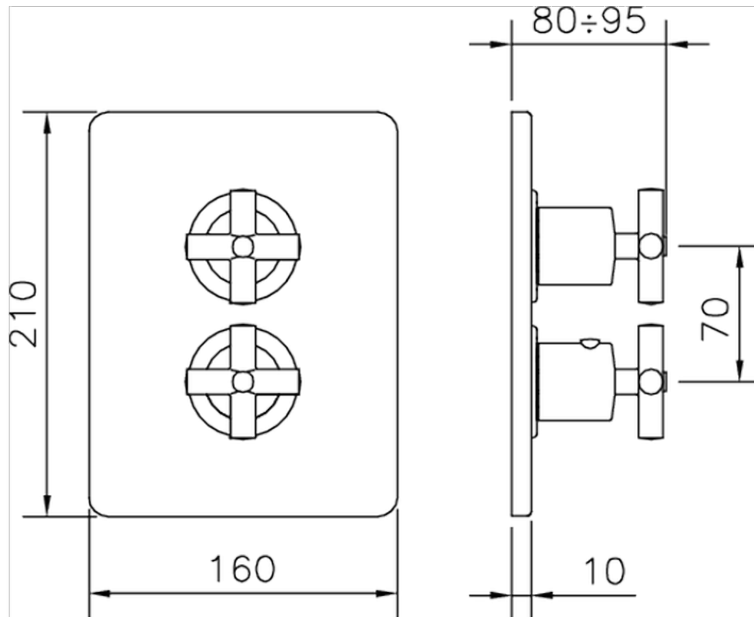

Exposed part for 2-outlet con.thermo.shower valve THERMO_SU018100

SU018100

<https://en.huberitalia.com/exposed-part-for-2-outlet-con-thermo-shower-valve-thermo-su018100>

Piastra/Plate/Plaque/Platte/Placa

2-3mm: XX 25-40 YY 76-91

10 mm: XX 16-31 YY 65-80

ZB018101

<https://en.huberitalia.com/2-outlet-concealed-thermostatic-shower-valve-concealed-zb018101>

2026-04-29