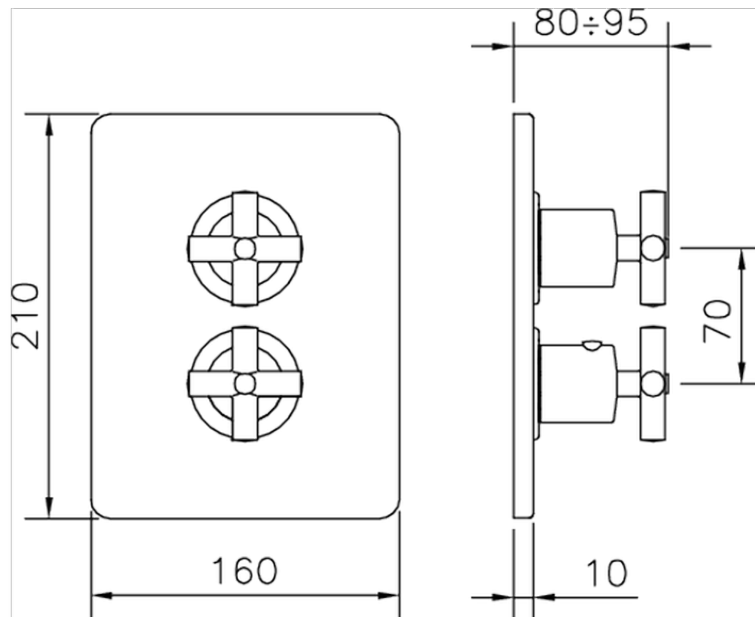

Exposed part for 2-outlet con.thermo.shower valve THERMO_SU018100

SU018100

<https://en.huberitalia.com/exposed-part-for-2-outlet-con-thermo-shower-valve-thermo-su018100>

Piastra/Plate/Plaque/Platte/Placa

2-3mm: XX 25-40 YY 76-91

10 mm: XX 16-31 YY 65-80

ZB018101

<https://en.huberitalia.com/2-outlet-concealed-thermostatic-shower-valve-concealed-zb018101>

2026-04-05