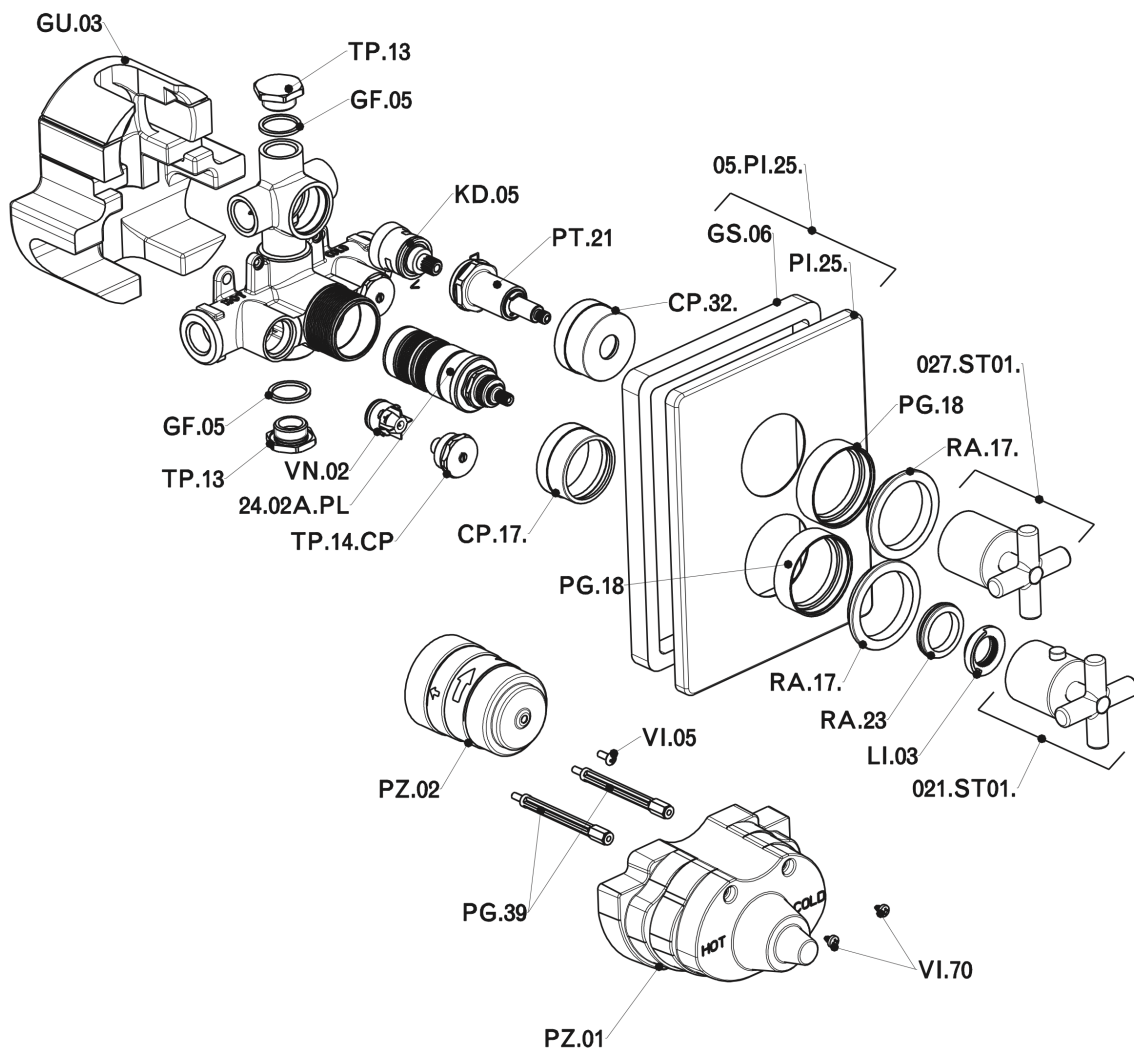

Exposed part for 2-outlet con.thermo.shower valve THERMO_SU018100

SU018100

<https://en.huberitalia.com/exposed-part-for-2-outlet-con-thermo-shower-valve-thermo-su018100>

2-outlet Concealed thermostatic shower valve CONCEALED_ZB018101

ZB018101

<https://en.huberitalia.com/2-outlet-concealed-thermostatic-shower-valve-concealed-zb018101>

2026-06-10