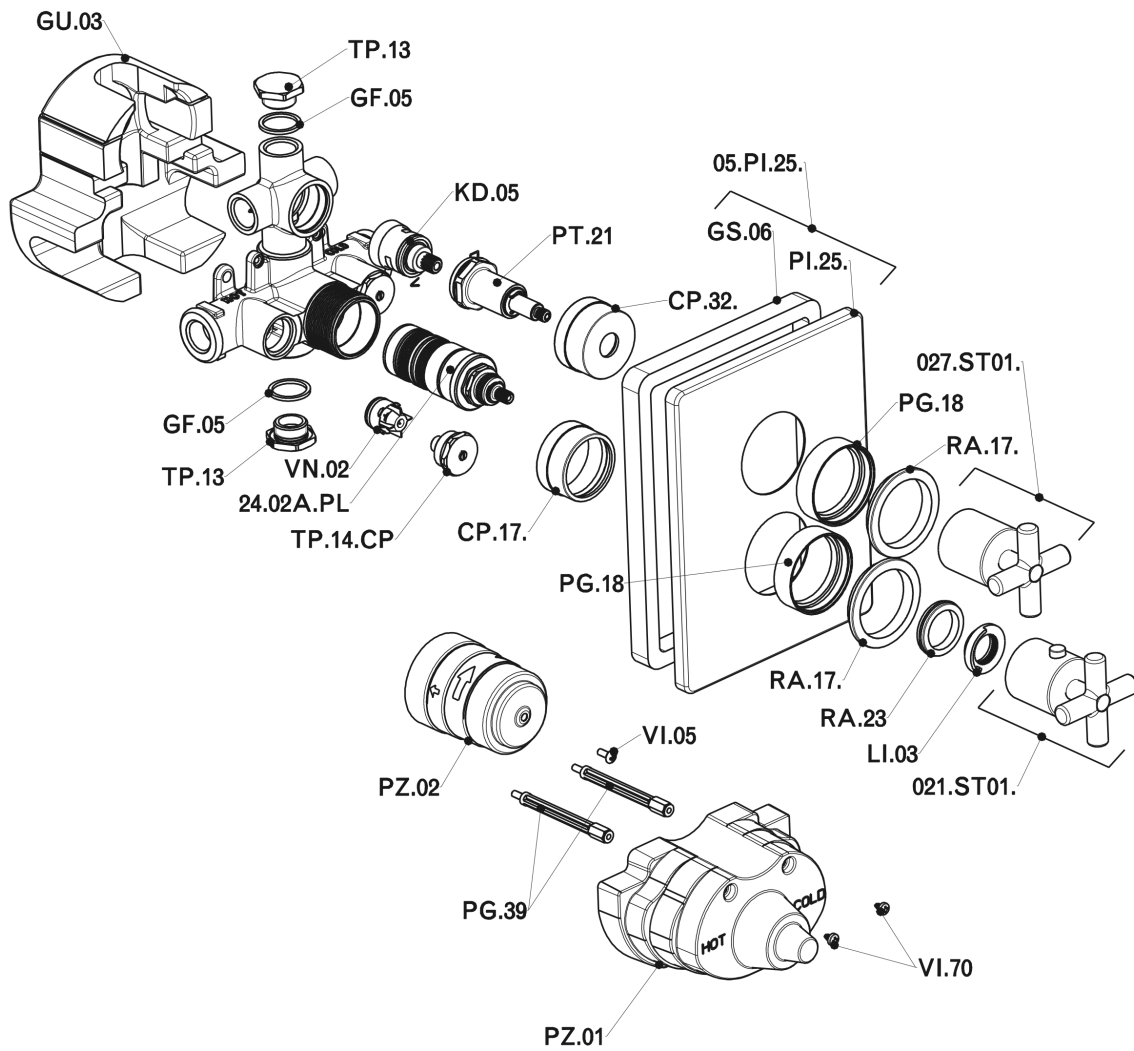

Exposed part for 2-outlet con.thermo.shower valve THERMO_SU018100

SU018100

<https://en.huberitalia.com/exposed-part-for-2-outlet-con-thermo-shower-valve-thermo-su018100>

2-outlet Concealed thermostatic shower valve CONCEALED_ZB018101

ZB018101

<https://en.huberitalia.com/2-outlet-concealed-thermostatic-shower-valve-concealed-zb018101>

2026-04-06