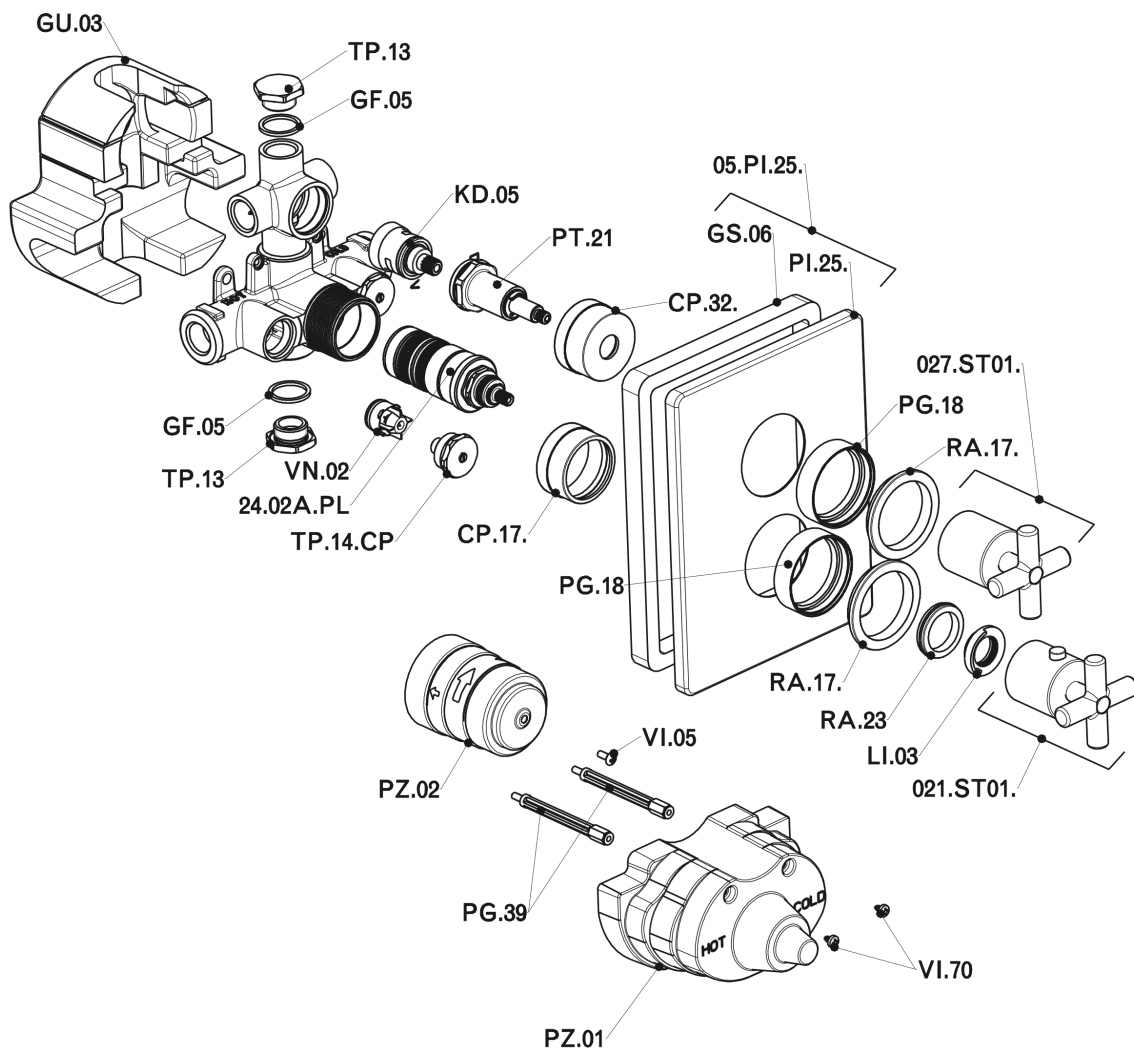

Exposed part for 2-outlet con.thermo.shower valve THERMO_SU018100

SU018100

<https://en.huberitalia.com/exposed-part-for-2-outlet-con-thermo-shower-valve-thermo-su018100>