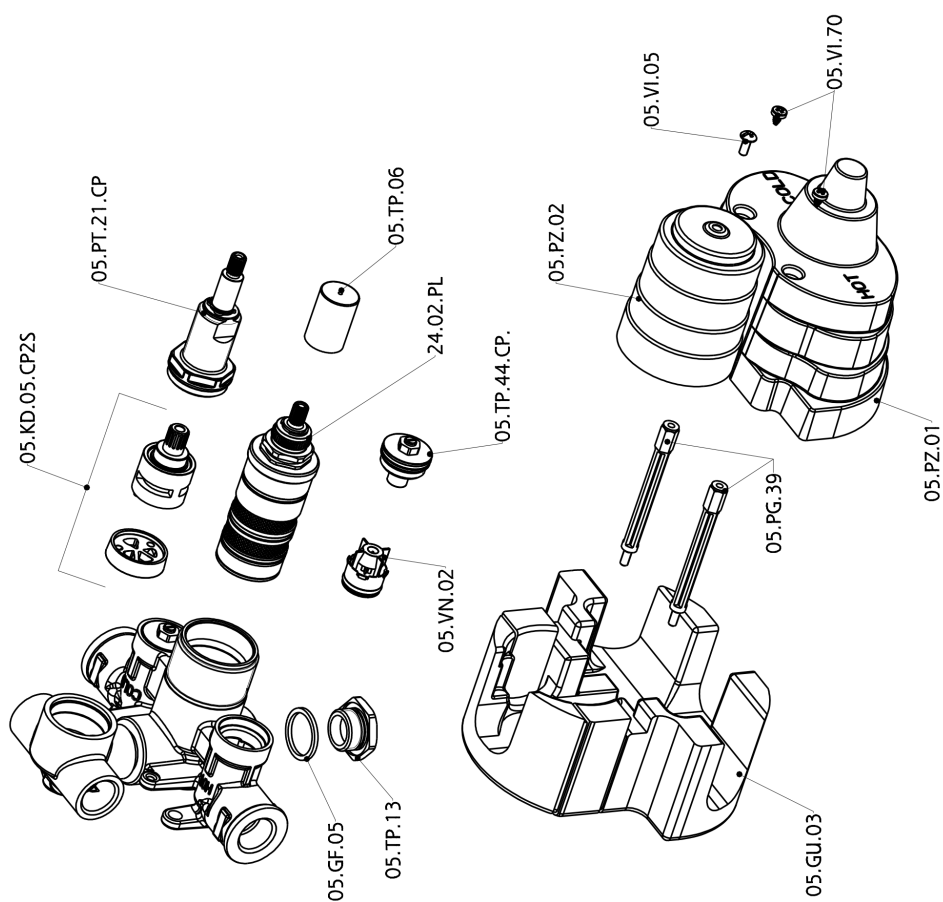

Exposed part for 2-outlet con.thermo.shower valve THERMO_SU018100

SU018100

<https://en.huberitalia.com/exposed-part-for-2-outlet-con-thermo-shower-valve-thermo-su018100>

2-outlet Concealed thermostatic shower valve CONCEALED_ZB018101

ZB018101

<https://en.huberitalia.com/2-outlet-concealed-thermostatic-shower-valve-concealed-zb018101>

2026-06-10