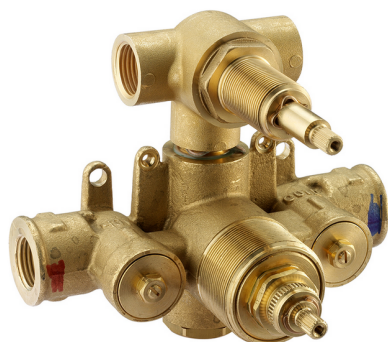

Exposed part for 2-outlet con.thermo.shower valve THERMO_SU018100

MODEL **SU018100**

Exposed part for 2-outlet thermostatic mixer, with 2-outlet diverter, without concealed part, for item ZB018101

AVAILABLE FINISHINGS

-  **21** 21 Chrome
-  **40** 40 Matt Black
-  **2F** 2F Brushed Nickel
-  **2W** 2W Brushed Gold

CHARACTERISTICS

Installation **Concealed**
 Required concealed parts **ZB018101**

Thermostatic

The Huber thermostatic is your personal water manager, helping you to handle, control and save water and energy.

MODEL **ZB018101**

2-outlet Concealed thermostatic mixer, with 2-outlet diverter, without trim kit

AVAILABLE FINISHINGS

04 04 Without finishing

CHARACTERISTICS

Installation **Concealed**

Cartridge Spare Parts **24.04A.PP**

8x20 Plus P Thermostatic Valve

Concealed **1**

Piastra/Plate/Plaque/Platte/Placa

2-3mm: XX 25-40 YY 76-91

10 mm: XX 16-31 YY 65-80

DeviaStop

The Huber Devia Stop technology allows to adjust the water flow and to direct it to the selected output point (overhead soaker, hand shower, etc).