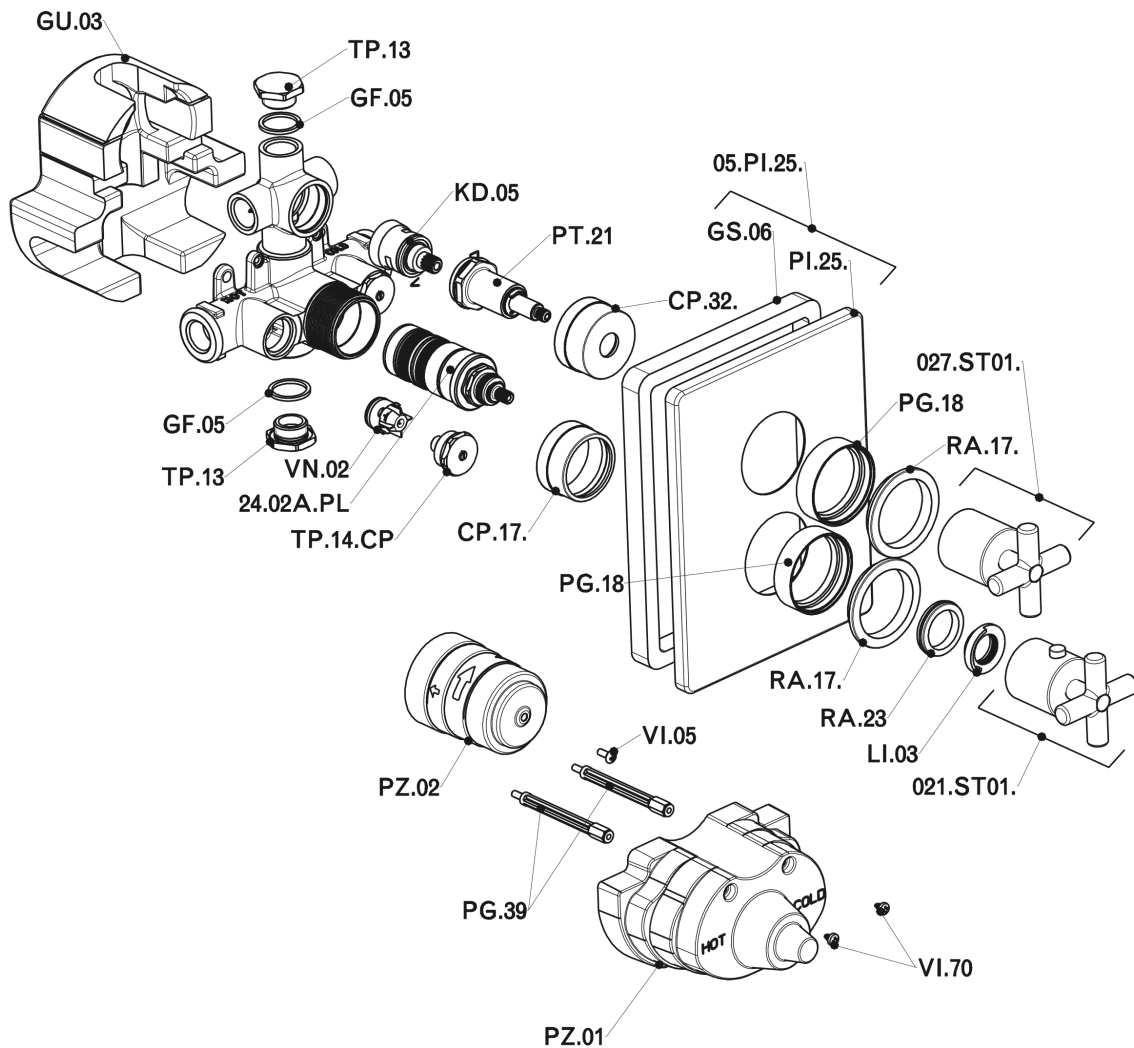

Exposed part for 2-outlet con.thermo.shower valve THERMO_SU018100

MODEL **SU018100**

Exposed part for 2-outlet thermostatic mixer, with 2-outlet diverter, without concealed part, for item ZB018101

AVAILABLE FINISHINGS

Exposed part for 2-outlet con.thermo.shower valve THERMO_SU018100

SU018100

<https://en.huberitalia.com/exposed-part-for-2-outlet-con-thermo-shower-valve-thermo-su018100>

2-outlet Concealed thermostatic shower valve CONCEALED_ZB018101

MODEL **ZB018101**

2-outlet Concealed thermostatic mixer, with 2-outlet diverter, without trim kit

AVAILABLE FINISHINGS

04 04 Without finishing

CHARACTERISTICS

Installation **Concealed**

Cartridge Spare Parts **24.04A.PP**

8x20 Plus P Thermostatic Valve

Concealed **1**

Piastra/Plate/Plaque/Platte/Placa

2-3mm: XX 25-40 YY 76-91

10 mm: XX 16-31 YY 65-80

DeviaStop

The Huber Devia Stop technology allows to adjust the water flow and to direct it to the selected output point (overhead soaker, hand shower, etc).