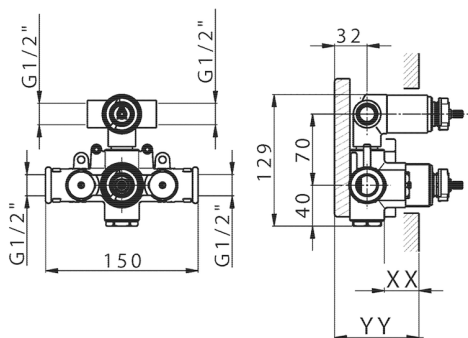

MODEL **ZB018101**

2-outlet Concealed thermostatic mixer, with 2-outlet diverter, without trim kit

AVAILABLE FINISHINGS

04 04 Without finishing

CHARACTERISTICS

Installation **Concealed**

Cartridge Spare Parts **24.04A.PP**

8x20 Plus P Thermostatic Valve

Concealed **1**

Piastra/Plate/Plaque/Platte/Placa

2-3mm: XX 25-40 YY 76-91

10 mm: XX 16-31 YY 65-80

DeviaStop

The Huber Devia Stop technology allows to adjust the water flow and to direct it to the selected output point (overhead soaker, hand shower, etc).