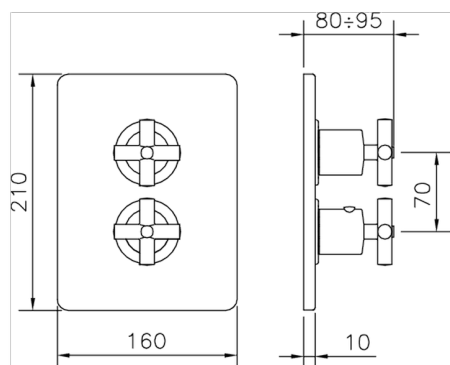

CHARACTERISTICS

Installation **Concealed**
Required concealed parts **ZB018101**

Thermostatic

The Huber thermostatic is your personal water manager, helping you to handle, control and save water and energy.