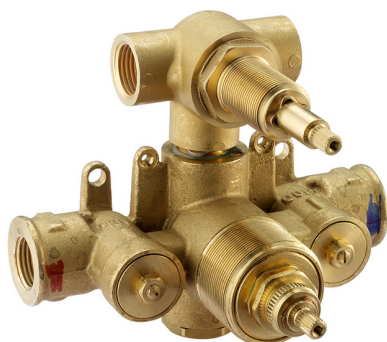

Exposed part for 2-outlet con.thermo.shower valve THERMO_SU018100

MODEL **SU018100**

Exposed part for 2-outlet thermostatic mixer, with 2-outlet diverter, without concealed part, for item ZB018101

AVAILABLE FINISHINGS

-  **21** 21 Chrome
-  **40** 40 Matt Black
-  **2F** 2F Brushed Nickel
-  **2W** 2W Brushed Gold

CHARACTERISTICS

Installation **Concealed**
 Required concealed parts **ZB018101**

Thermostatic

The Huber thermostatic is your personal water manager, helping you to handle, control and save water and energy.

Exposed part for 2-outlet con.thermo.shower valve THERMO_SU018100

SU018100

<https://en.huberitalia.com/exposed-part-for-2-outlet-con-thermo-shower-valve-thermo-su018100>

2-outlet Concealed thermostatic shower valve CONCEALED_ZB018101

MODEL **ZB018101**

2-outlet Concealed thermostatic mixer, with 2-outlet diverter, without trim kit

AVAILABLE FINISHINGS

04 04 Without finishing

CHARACTERISTICS

Installation **Concealed**

Cartridge Spare Parts **24.04A.PP**