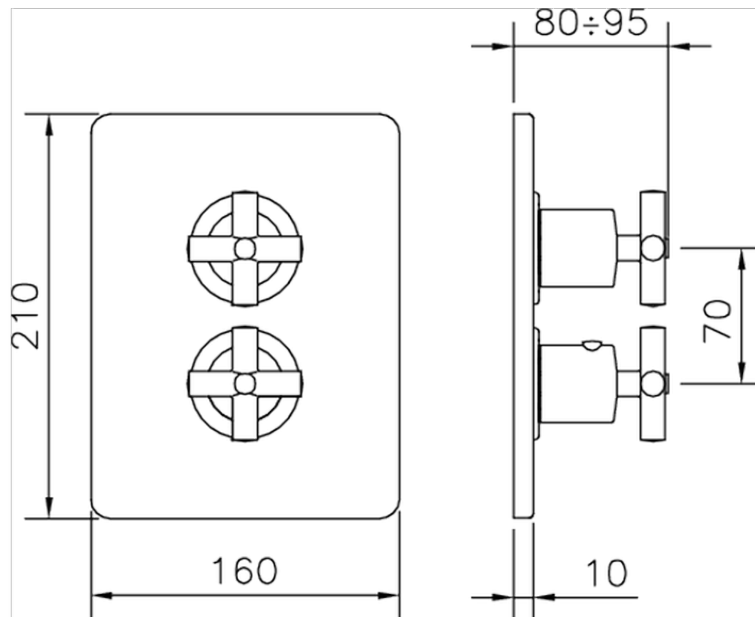

Exposed part for 2-outlet con.thermo.shower valve THERMO_SU018100

SU018100

<https://en.huberitalia.com/exposed-part-for-2-outlet-con-thermo-shower-valve-thermo-su018100>

Piastra/Plate/Plaque/Platte/Placa

2-3mm: XX 25-40 YY 76-91

10 mm: XX 16-31 YY 65-80

ZB018101

<https://en.huberitalia.com/2-outlet-concealed-thermostatic-shower-valve-concealed-zb018101>

2026-06-10