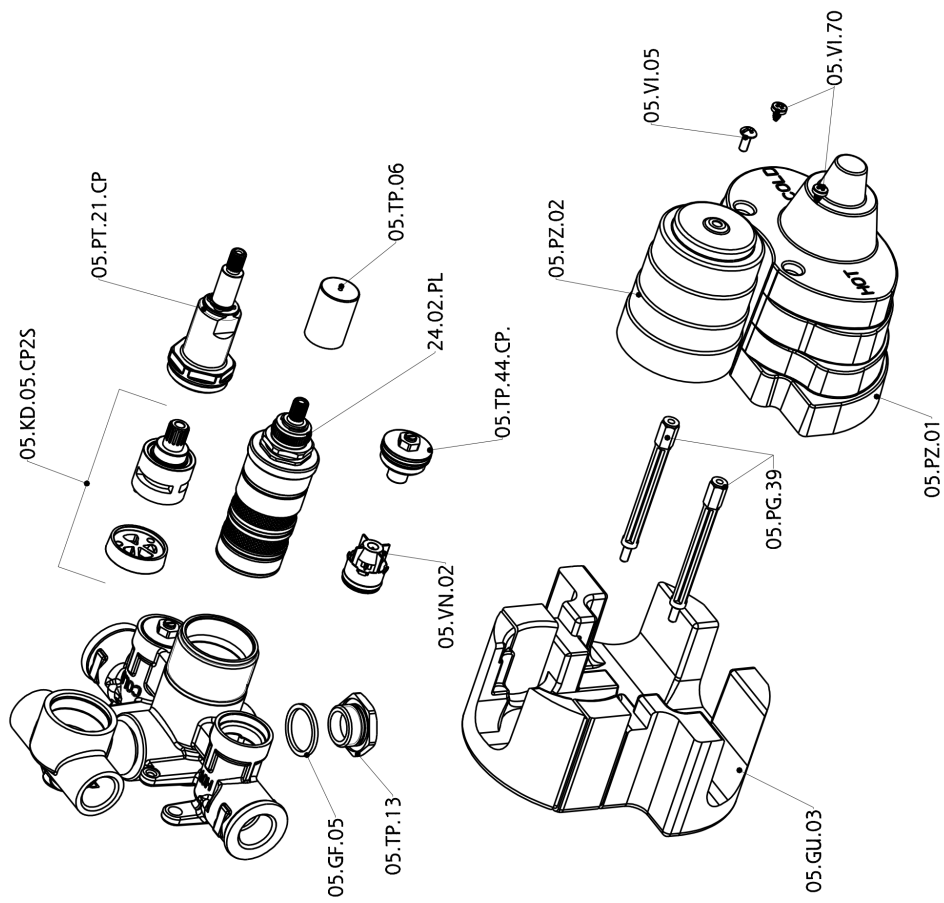

Exposed part for 2-outlet con.thermo.shower valve THERMO_SU018100

SU018100

<https://en.huberitalia.com/exposed-part-for-2-outlet-con-thermo-shower-valve-thermo-su018100>

2-outlet Concealed thermostatic shower valve CONCEALED_ZB018101

ZB018101

<https://en.huberitalia.com/2-outlet-concealed-thermostatic-shower-valve-concealed-zb018101>

2026-04-29