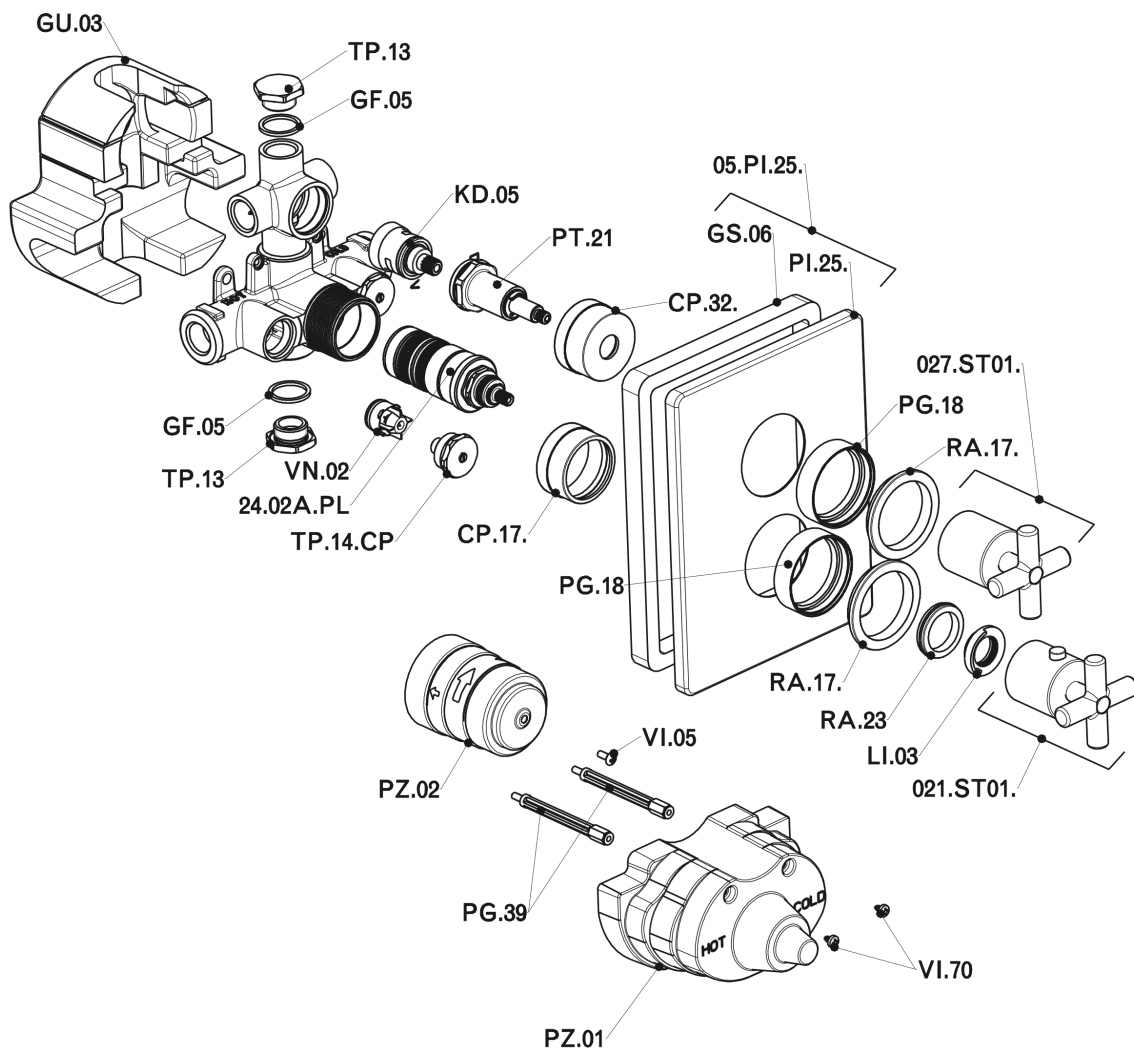

Exposed part for 2-outlet con.thermo.shower valve THERMO_SU018100

SU018100

<https://en.huberitalia.com/exposed-part-for-2-outlet-con-thermo-shower-valve-thermo-su018100>

2-outlet Concealed thermostatic shower valve CONCEALED_ZB018101

ZB018101

<https://en.huberitalia.com/2-outlet-concealed-thermostatic-shower-valve-concealed-zb018101>

2026-04-29