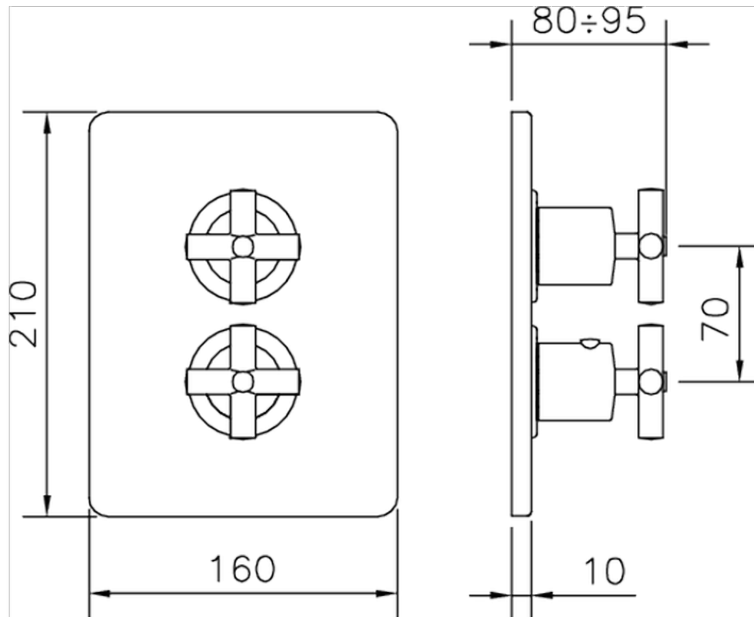

Exposed part for 2-outlet con.thermo.shower valve THERMO_SU018100

SU018100

<https://en.huberitalia.com/exposed-part-for-2-outlet-con-thermo-shower-valve-thermo-su018100>

Piastra/Plate/Plaque/Platte/Placa

2-3mm: XX 25-40 YY 76-91

10 mm: XX 16-31 YY 65-80

ZB018101

<https://en.huberitalia.com/2-outlet-concealed-thermostatic-shower-valve-concealed-zb018101>

2026-04-06