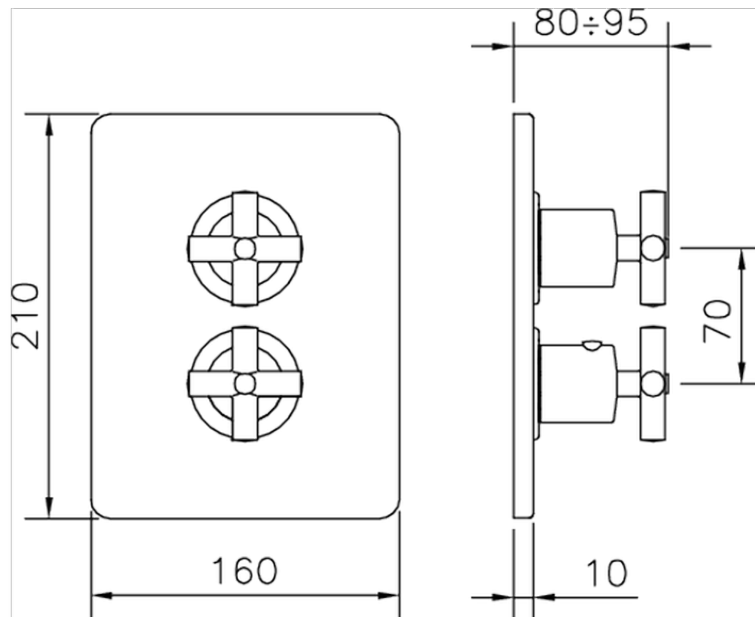

Exposed part for 2-outlet con.thermo.shower valve THERMO_SU018100

SU018100

<https://en.huberitalia.com/exposed-part-for-2-outlet-con-thermo-shower-valve-thermo-su018100>

Piastra/Plate/Plaque/Platte/Placa

2-3mm: XX 25-40 YY 76-91

10 mm: XX 16-31 YY 65-80

ZB018101

<https://en.huberitalia.com/2-outlet-concealed-thermostatic-shower-valve-concealed-zb018101>

2026-04-29