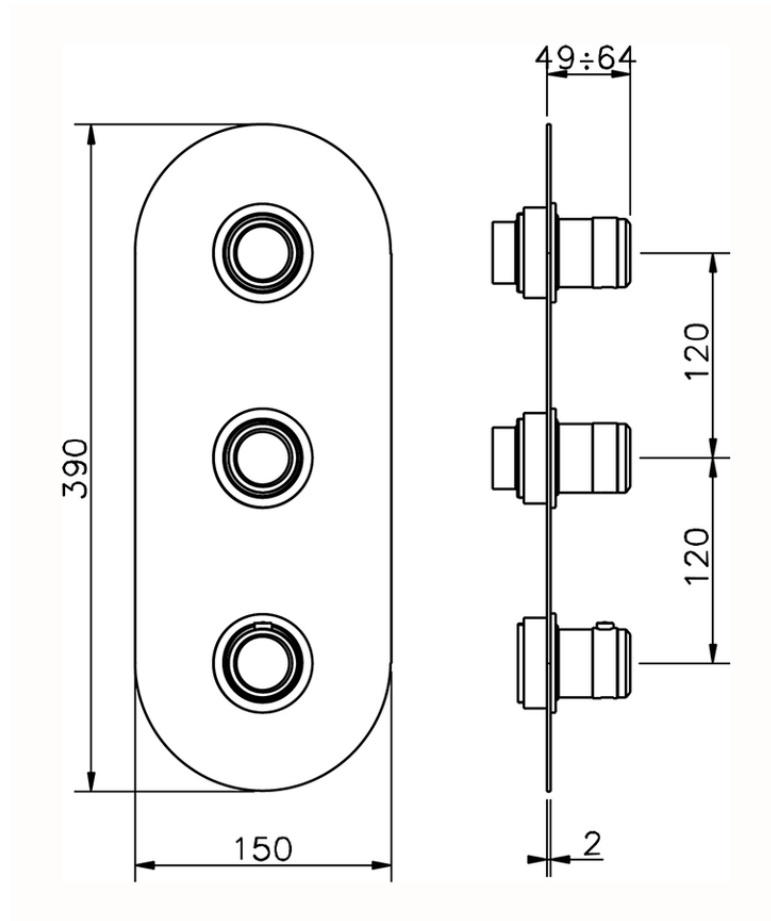

## Cover Part for 2 Function Concealed Thermo Valve CHRONOS\_CR01V200

CR01V200

<https://en.huberitalia.com/cover-part-for-2-function-concealed-thermo-valve-chronos-cr01v200>

ZB01V200

<https://en.huberitalia.com/2-function-concealed-thermostatic-valve-concealed-zb01v200>