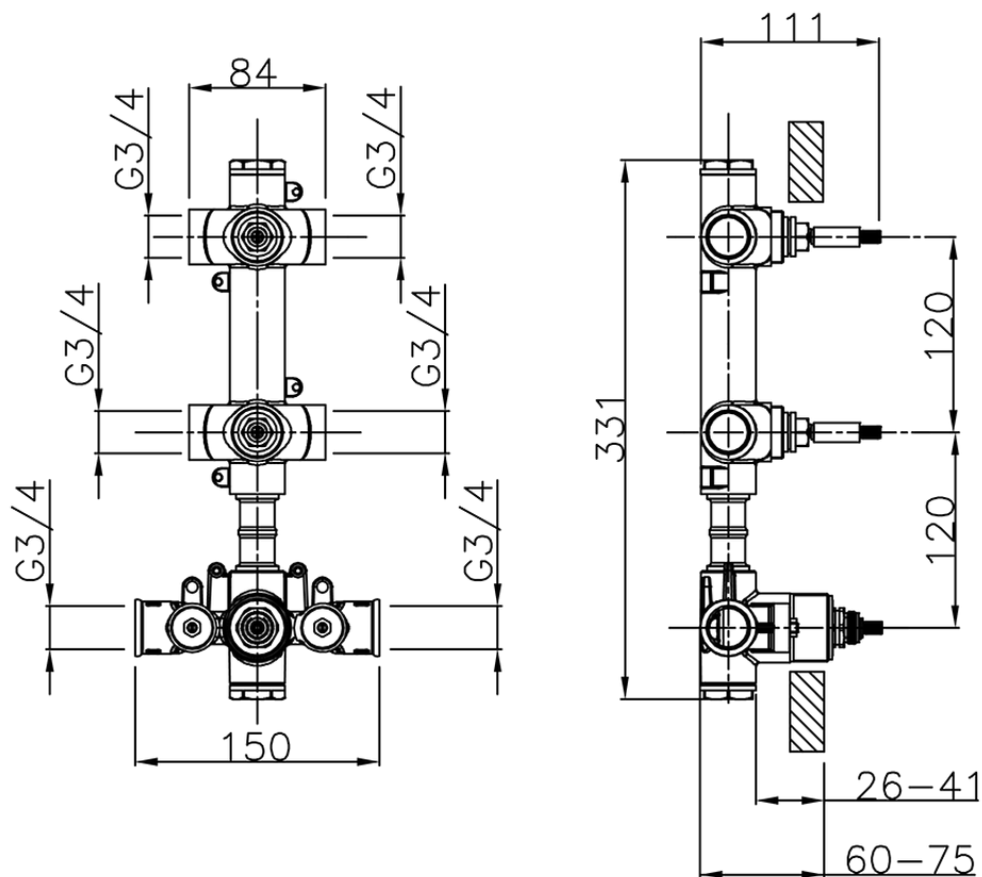

## Cover Part for 2 Function Concealed Thermo Valve CHRONOS\_CR01V200

CR01V200

<https://en.huberitalia.com/cover-part-for-2-function-concealed-thermo-valve-chronos-cr01v200>

ZB01V200

<https://en.huberitalia.com/2-function-concealed-thermostatic-valve-concealed-zb01v200>