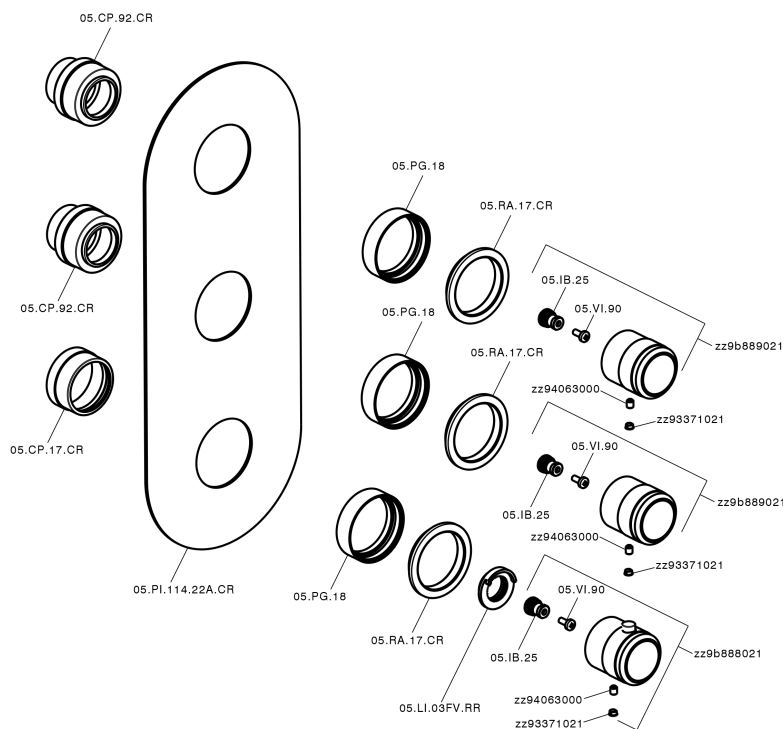

Cover Part for 2 Function Concealed Thermo Valve CHRONOS_CR01V200

CR01V200

<https://en.huberitalia.com/cover-part-for-2-function-concealed-thermo-valve-chronos-cr01v200>

2 Function Concealed Thermostatic Valve CONCEALED_ZB01V200

ZB01V200

<https://en.huberitalia.com/2-function-concealed-thermostatic-valve-concealed-zb01v200>

2024-12-22