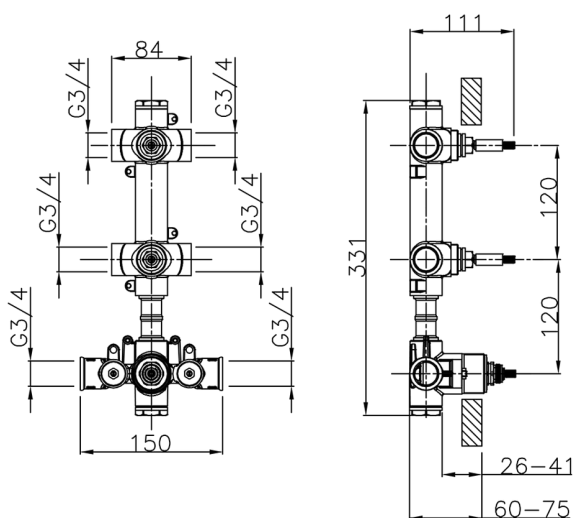

MODEL **ZB01V200**

2 Function Concealed Thermostatic Valve

AVAILABLE FINISHINGS

04 04 Without finishing

CHARACTERISTICS

Installation	Concealed
Cartridge Spare Parts	23.51A.HF
HF Thermostatic Valve	
Concealed	1