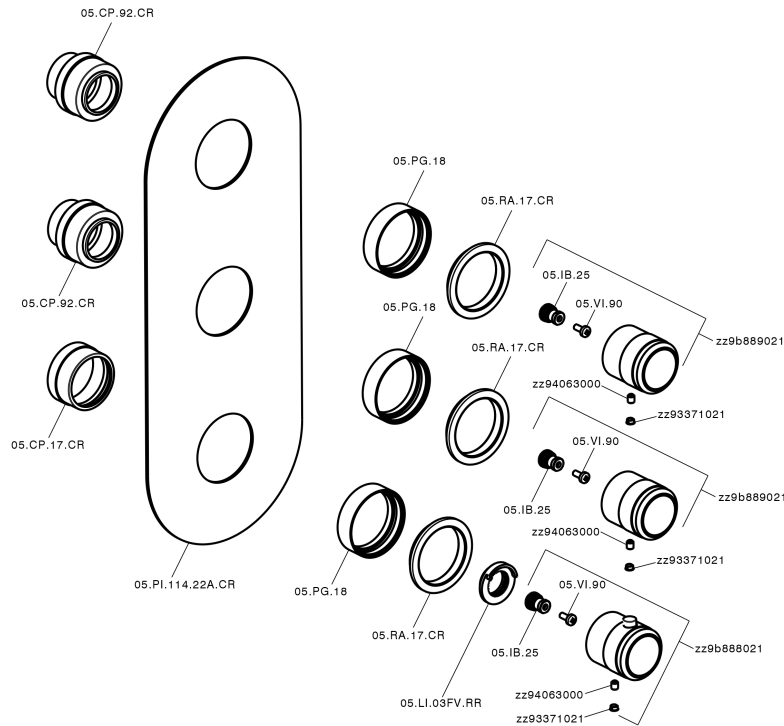

Cover Part for 2 Function Concealed Thermo Valve CHRONOS_CR01V200

MODEL **CR01V200**

Cover Part for 2 Function Concealed Thermo Valve, for item ZB01V200

AVAILABLE FINISHINGS

- 
21 21 Chrome
- 
2F 2F Brushed Nickel
- 
2Q 2Q Black Titanium

CHARACTERISTICS

Installation **Concealed**
 Required concealed parts **ZB01V200**

Thermostatic

The Huber thermostatic is your personal water manager, helping you to handle, control and save water and energy.

Cover Part for 2 Function Concealed Thermo Valve CHRONOS_CR01V200

CR01V200

<https://en.huberitalia.com/cover-part-for-2-function-concealed-thermo-valve-chronos-cr01v200>

2 Function Concealed Thermostatic Valve CONCEALED_ZB01V200

MODEL **ZB01V200**

2 Function Concealed Thermostatic Valve

AVAILABLE FINISHINGS

04 04 Without finishing

CHARACTERISTICS

Installation	Concealed
Cartridge Spare Parts	23.51A.HF
HF Thermostatic Valve	
Concealed	1