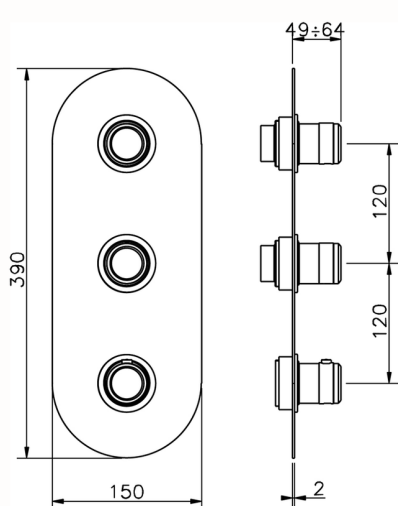

Cover Part for 2 Function Concealed Thermo Valve CHRONOS_CR01V200

MODEL **CR01V200**

Cover Part for 2 Function Concealed Thermo Valve, for item ZB01V200

AVAILABLE FINISHINGS

- 
21 21 Chrome
- 
2F 2F Brushed Nickel
- 
2Q 2Q Black Titanium

Cover Part for 2 Function Concealed Thermo Valve CHRONOS_CR01V200

CR01V200

<https://en.huberitalia.com/cover-part-for-2-function-concealed-thermo-valve-chronos-cr01v200>

2 Function Concealed Thermostatic Valve CONCEALED_ZB01V200