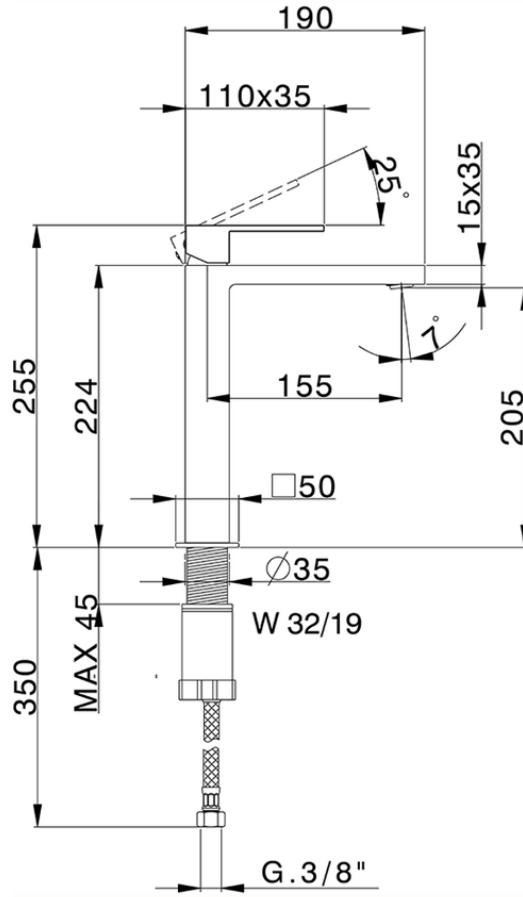

Single lever tall washbasin mixer NUOVA EGO_NE003544

NE003544

<https://en.huberitalia.com/single-lever-tall-washbasin-mixer-nuova-ego-ne003544>

2026-04-08