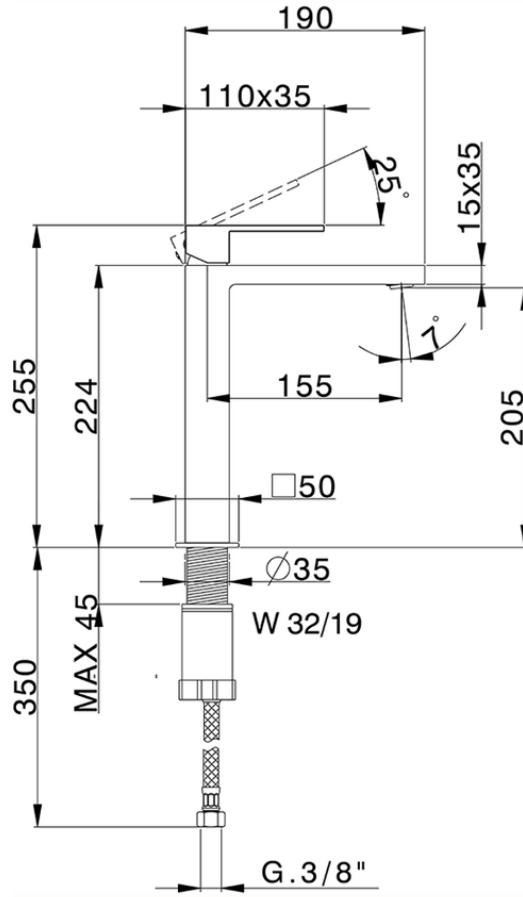

Single lever tall washbasin mixer NUOVA EGO\_NE003544

NE003544

<https://en.huberitalia.com/single-lever-tall-washbasin-mixer-nuova-ego-ne003544>

2026-06-26