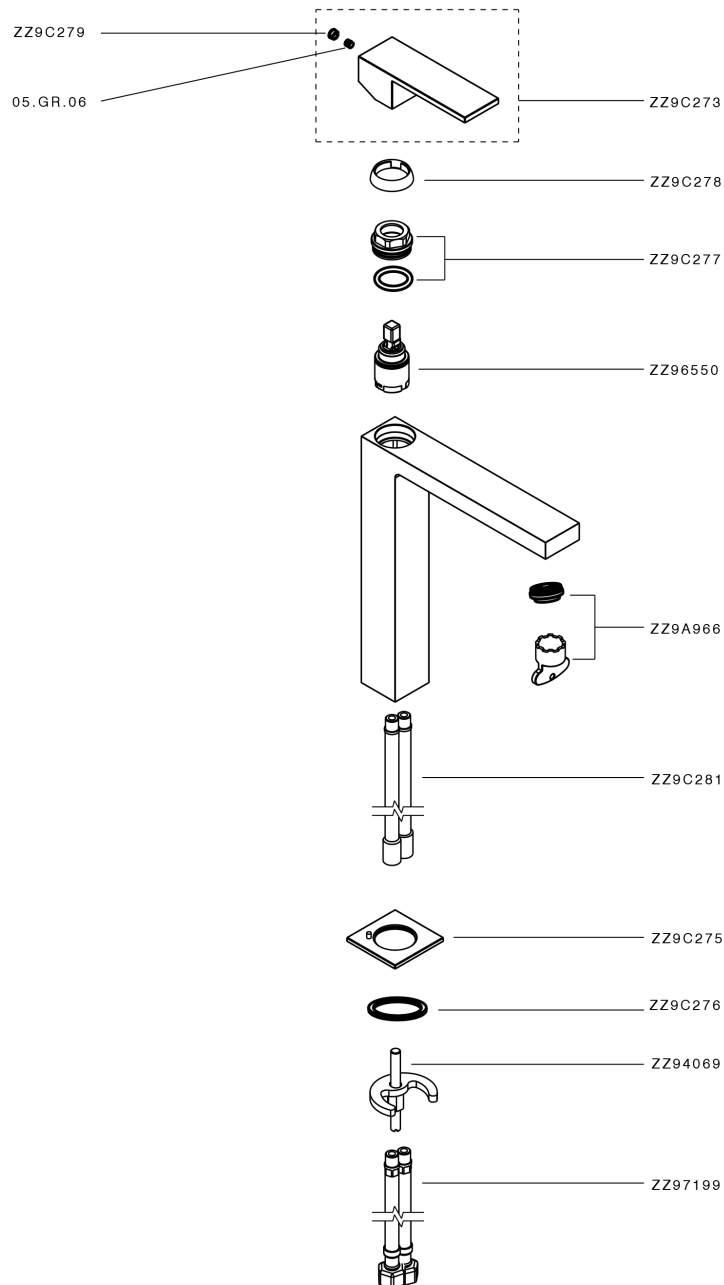

Single lever tall washbasin mixer NUOVA EGO_NE003544

NE003544

<https://en.huberitalia.com/single-lever-tall-washbasin-mixer-nuova-ego-ne003544>

2026-04-06