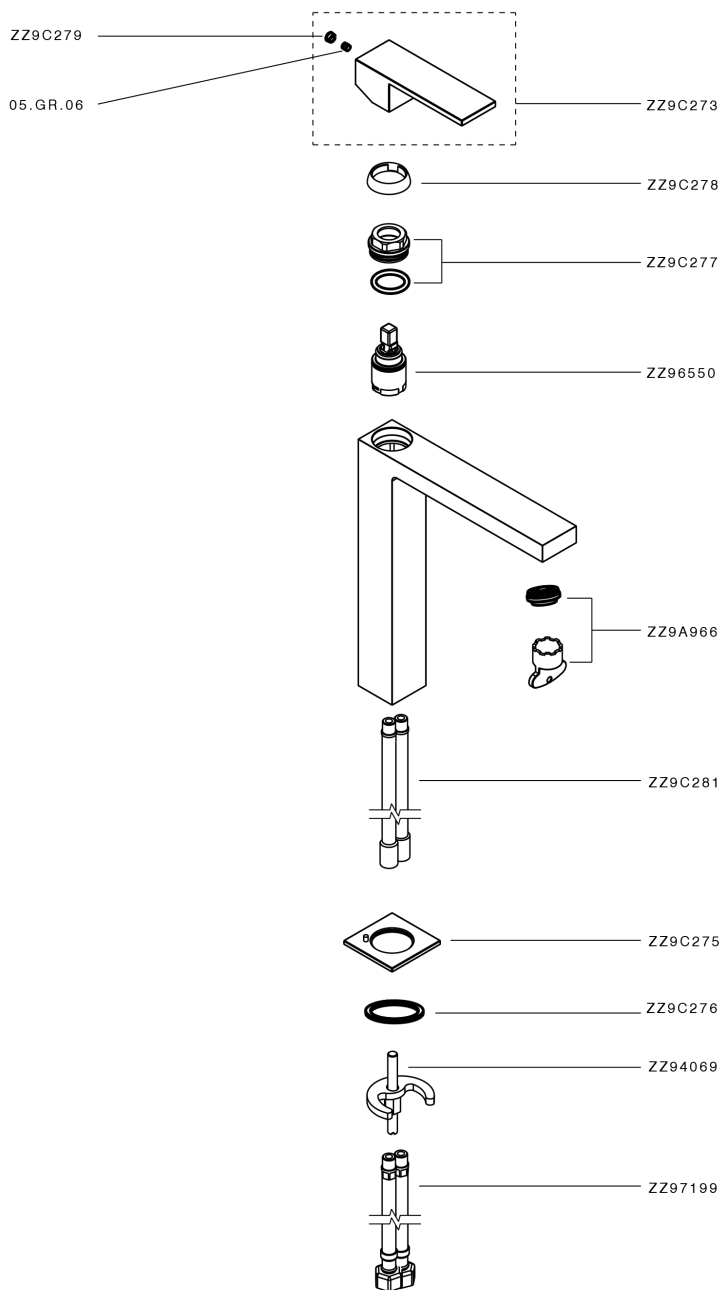

Single lever tall washbasin mixer NUOVA EGO_NE003544

NE003544

<https://en.huberitalia.com/single-lever-tall-washbasin-mixer-nuova-ego-ne003544>

2026-06-27