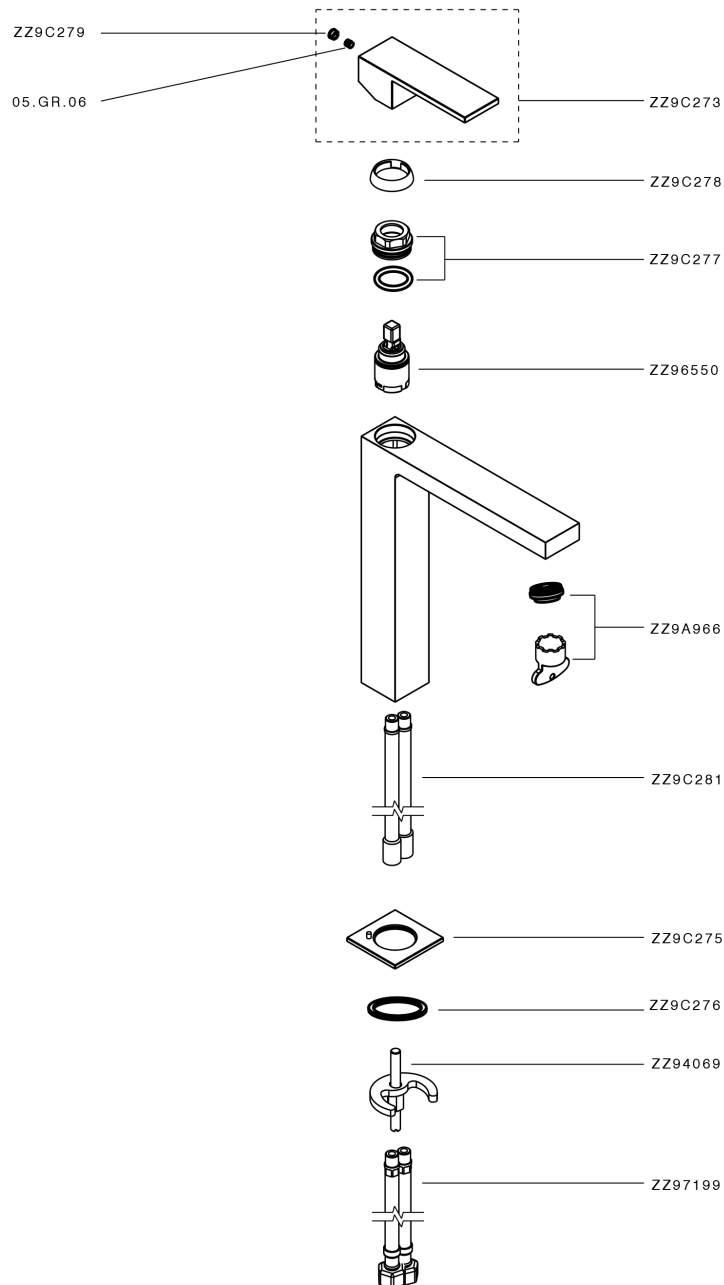

## Single lever tall washbasin mixer NUOVA EGO\_NE003544

NE003544

<https://en.huberitalia.com/single-lever-tall-washbasin-mixer-nuova-ego-ne003544>

2026-06-26