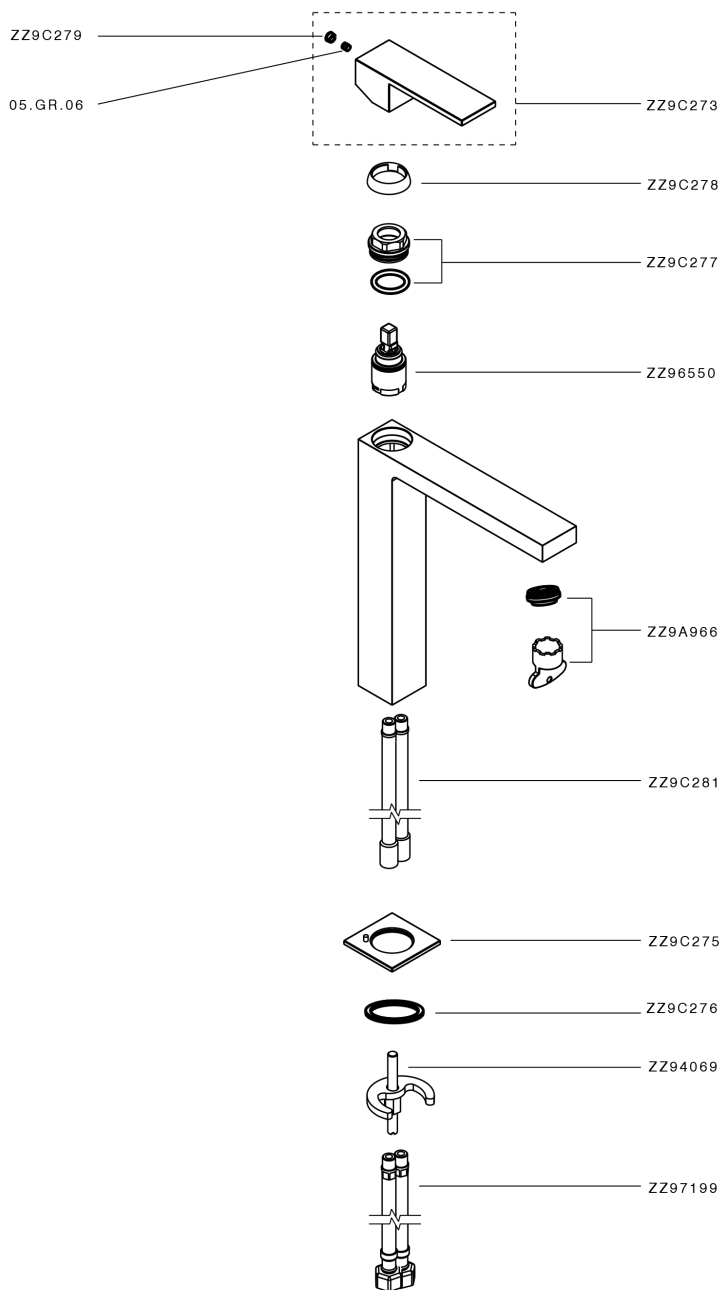

## Single lever tall washbasin mixer NUOVA EGO\_NE003544

NE003544

<https://en.huberitalia.com/single-lever-tall-washbasin-mixer-nuova-ego-ne003544>

2026-05-02